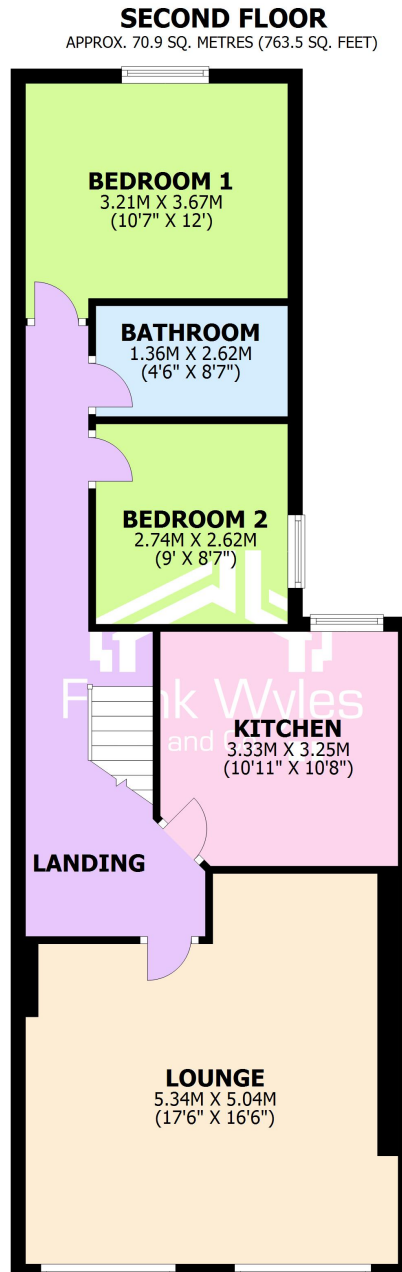

### Description

This unfurnished second floor apartment is located just a stones throw from the town centre. The accommodation comprises a lounge, a fitted kitchen, two bedrooms and a bathroom.

TOTAL AREA: APPROX. 70.9 SQ. METRES (763.5 SQ. FEET)