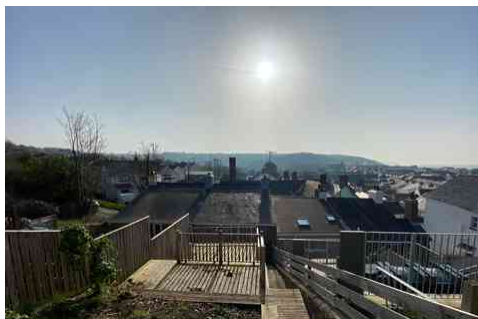

Bryn Road

**MORGAN
& DAVIES**

EST. 1989

Ref R/1943/RD £176,000

Overview

- ****Aberaeron town centre****
- ****Refurbished 2 Bed Cottage****
- ****Outstanding views over Aberaeron town and coast****
- ****Feature Garden**Extensive Decking****