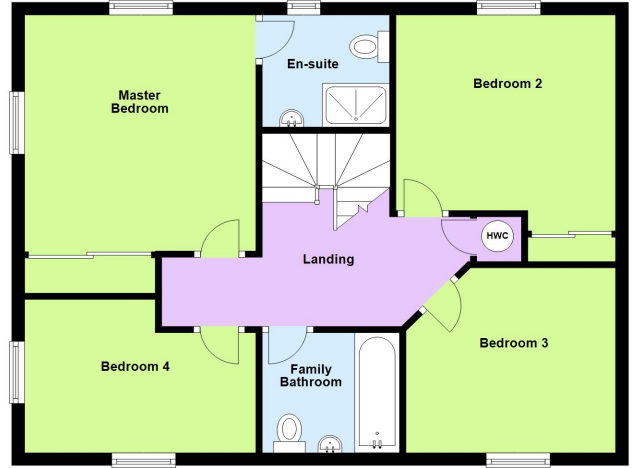

First Floor