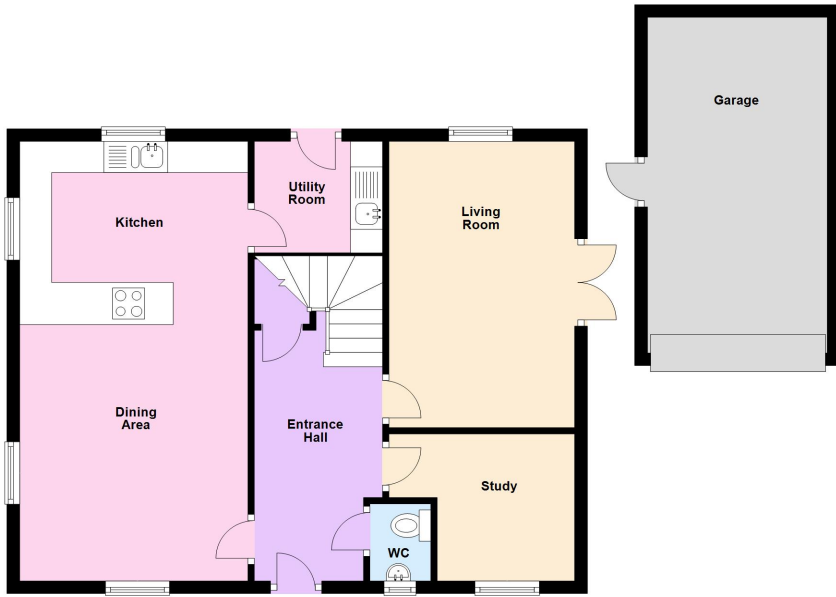

Ground Floor