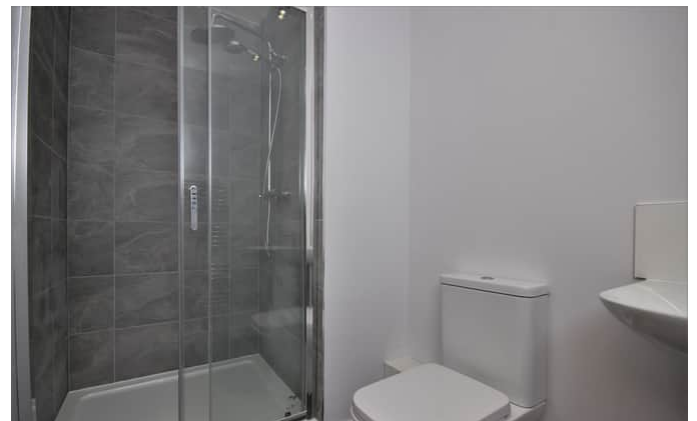

Appleton View, Appleton Village.

- Rent £795
- Two Bedroom
- UPVC Double Glazing & Gas Central Heating
- Bond £915
- Top Floor
- Gas Central Heating

£795 pcm

Tel: 0151 424 5100