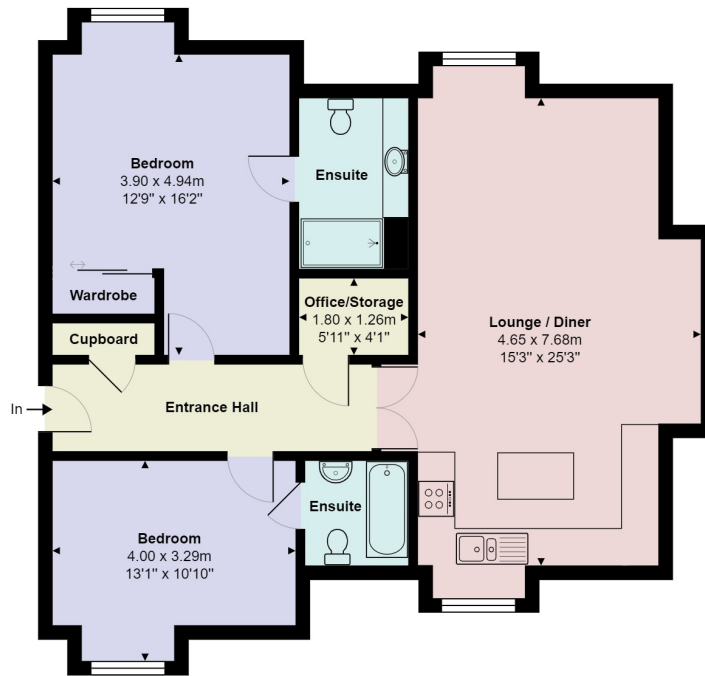

GUIDE PRICE £300,000 - £325,000

Presenting this fantastic top floor apartment ideally located in Central Cheshunt. The property offers substantial accommodation with dual aspect, generous open plan living space, as well as two double bedrooms, both with ensuites. Grandmill Place has the added benefit of two allocated parking spaces, ample storage, including large loft space, as well as a small converted office, that could be returned to an additional w/c if required. Internal viewing is highly recommended for this rarely available and impressive property!

Grandmill Place, High Street, Cheshunt, EN8 0AF

Total Area: 88.8 m² ... 955 ft²

All measurements are approximate and for display purposes only