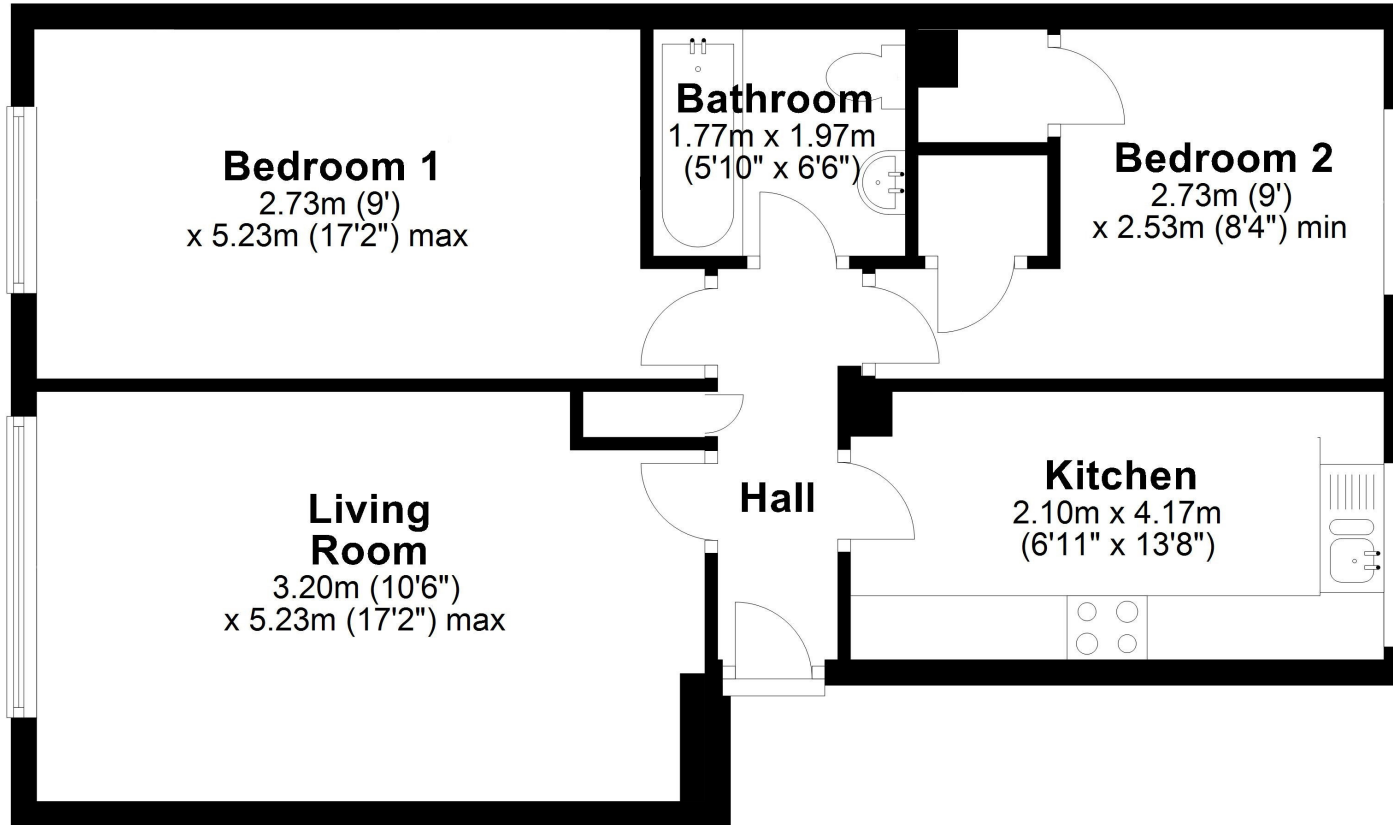

43 Gothic Way, Arlesey, Bedfordshire SG15 6TP
£175,000

**COMPARABLE
INFORMATION**

Stotfold Branch 01462 834022
country-properties.co.uk

COUNTRY PROPERTIES
PART OF HUNTERS

First Floor

Approx. 57.7 sq. metres (621.4 sq. feet)

Total area: approx. 57.7 sq. metres (621.4 sq. feet)