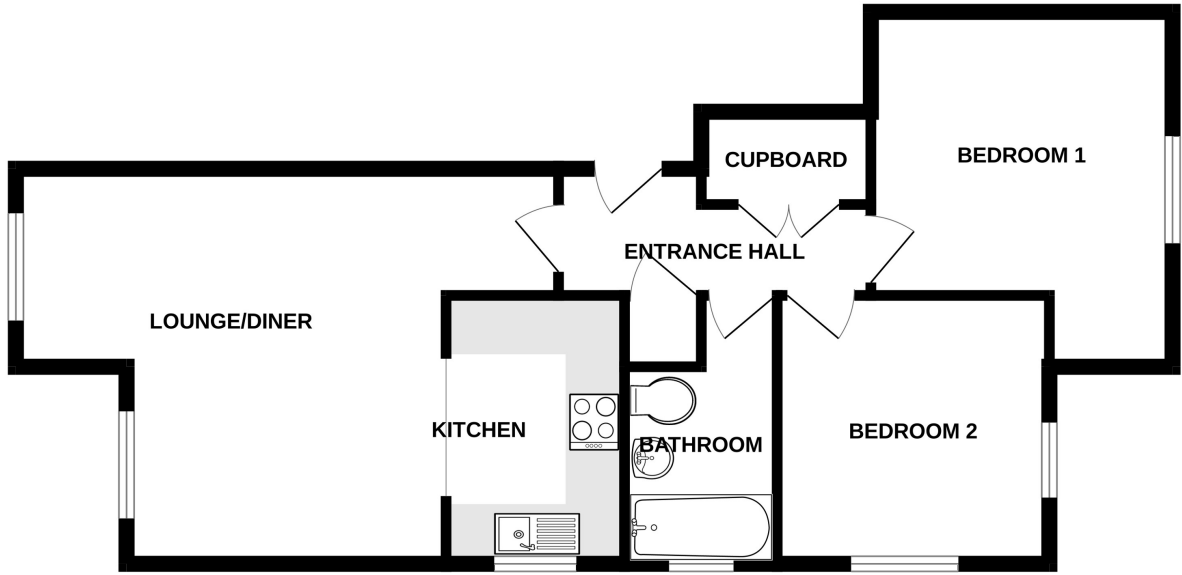

FIRST FLOOR

APT 82, LA CHARROTERIE MILLS