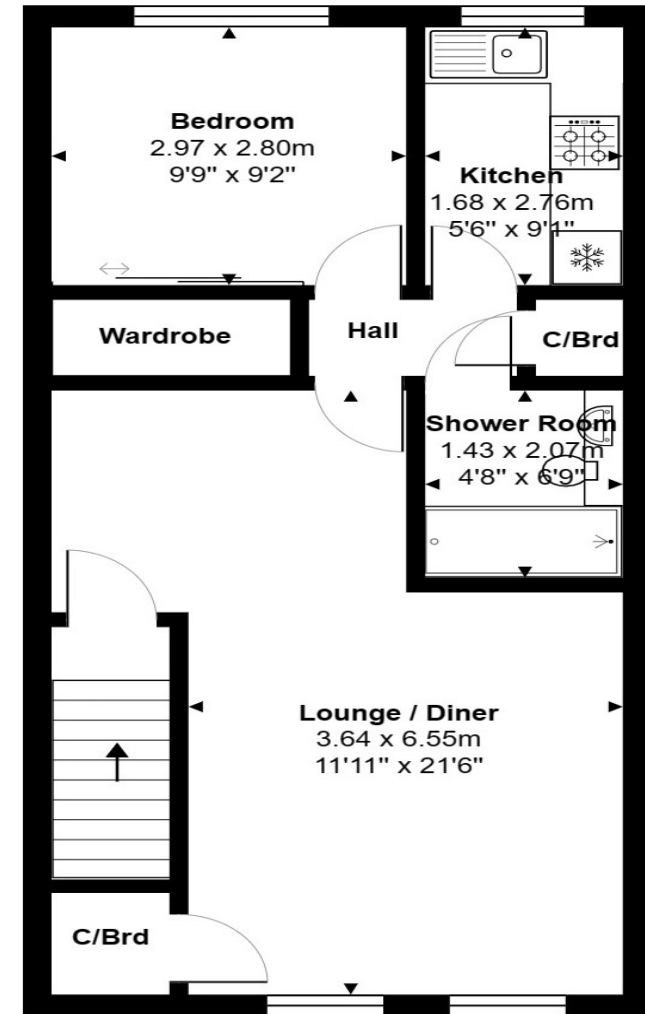

### Key Features

PRIVATE ENTRANCE  
RESIDENTS LOUNGE & LAUNDRY  
MODERN KITCHEN & BATHROOM  
NO ONWARD CHAIN  
CLOSE TO LOCAL SHOPS  
RESIDENTS PARKING

First Floor

Total Area: 50.2 m<sup>2</sup> ... 541 ft<sup>2</sup>