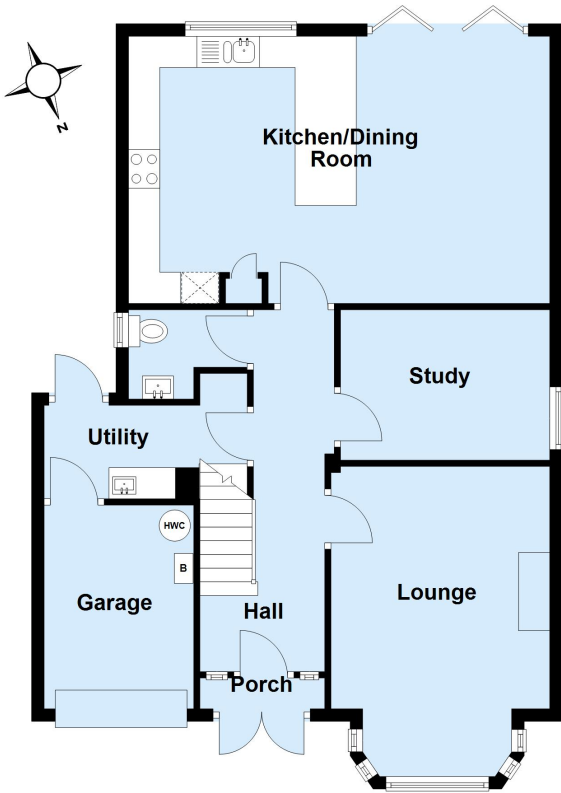

2 Cloonmore Avenue, Orpington, Kent, BR6 9LF

Property Images

Ground Floor

First Floor

Second Floor