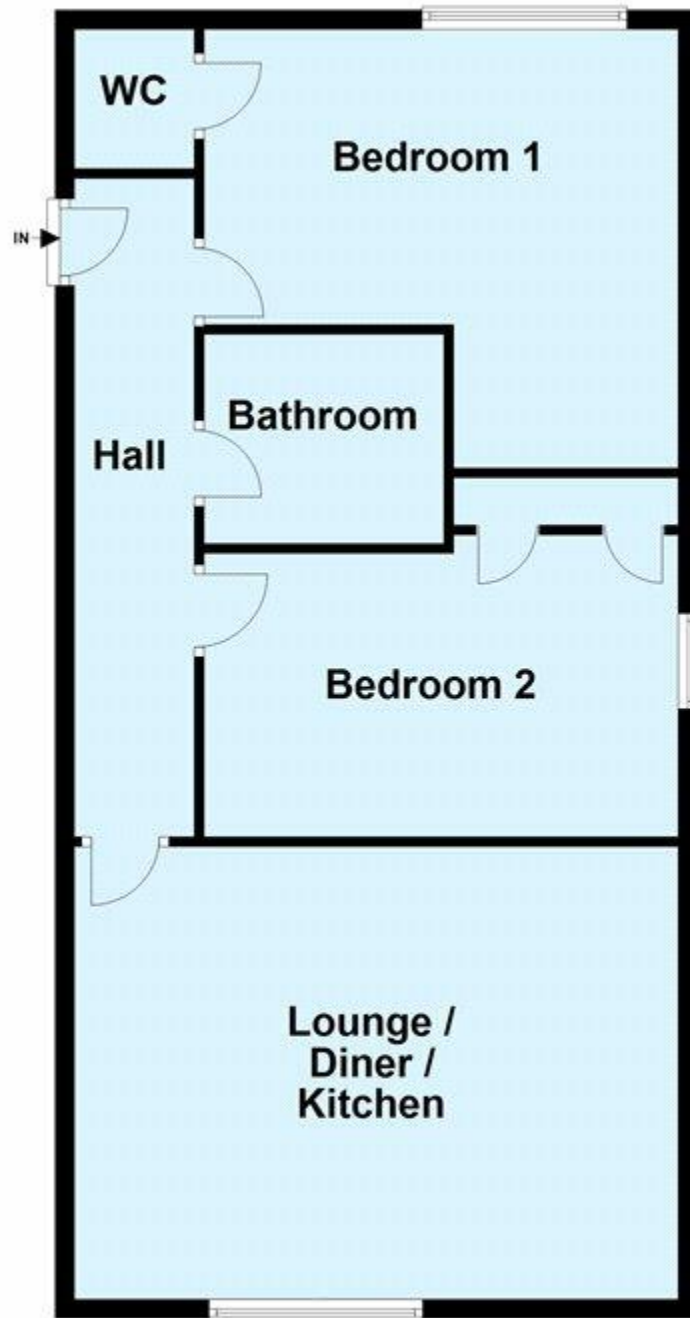

Flat 4, 2 Marion Crescent, Orpington, Kent, BR5 2FH

Property Images

First Floor

This plan is for general layout guidance and may not be to scale.
Plan produced using PlanUp.