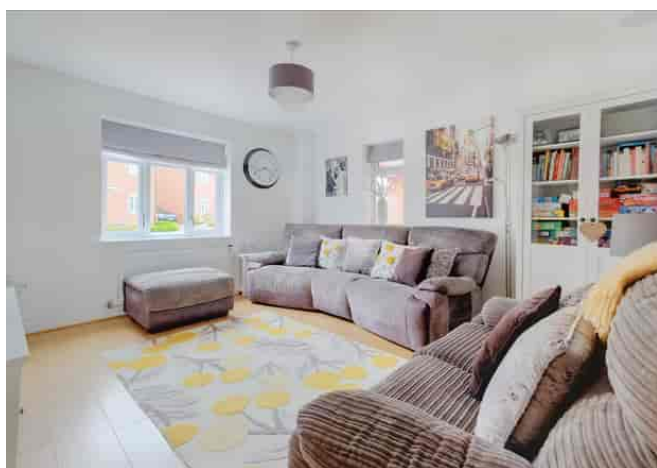

Beeches Crescent, Chelmsford CM1 2FU

£600,000 Freehold

Council Tax Band F

EPC Rating - B