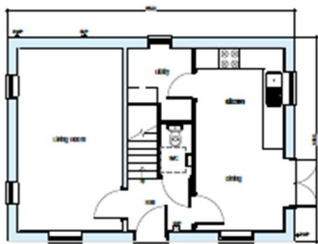

The Chatsworth Plot 187, Damgate, Holbeach, Lincolnshire PE12 7AX £285,000

GROUND FLOOR PLAN

FIRST FLOOR PLAN

*** PLOT 187 *** THE CHATSWORTH *** Putters Place features 49 beautifully designed homes, ranging from two to five bedroom properties, offering a diverse selection to suit various needs and lifestyles. Phase 1 of the residential development at Damgate, Holbeach, will combine modern architectural styles with spacious, comfortable interiors, and high-quality finishes. Designed for energy efficiency and sustainability, each home also includes ample outdoor space, perfect for families and individuals alike. Located in a peaceful, semi-rural setting, the development is close to local amenities, schools, and transport links, providing a perfect blend of tranquil living with convenient access to essential services.

LOUNGE

Window to the front. Two windows to the side.

KITCHEN / DINER

Window to the front. French doors to the side. Window to the side.

UTILITY ROOM

Window to the rear.

LANDING

BEDROOM ONE

Window to the front.

EN SUITE

To be fitted with a three piece suite comprising corner shower cubicle, wash hand basin and WC. Window to the front.

BEDROOM TWO

Window to the front and side. Cupboard.

BEDROOM THREE

Window to the side.

BATHROOM

To be fitted with a three piece suite comprising bath, wash hand basin and WC. Window to the rear.

FLOORPLAN

The floor plan is for illustrative purposes only. Fixtures and fittings do not represent the current state of the property. Not to scale and is meant as a guide only.