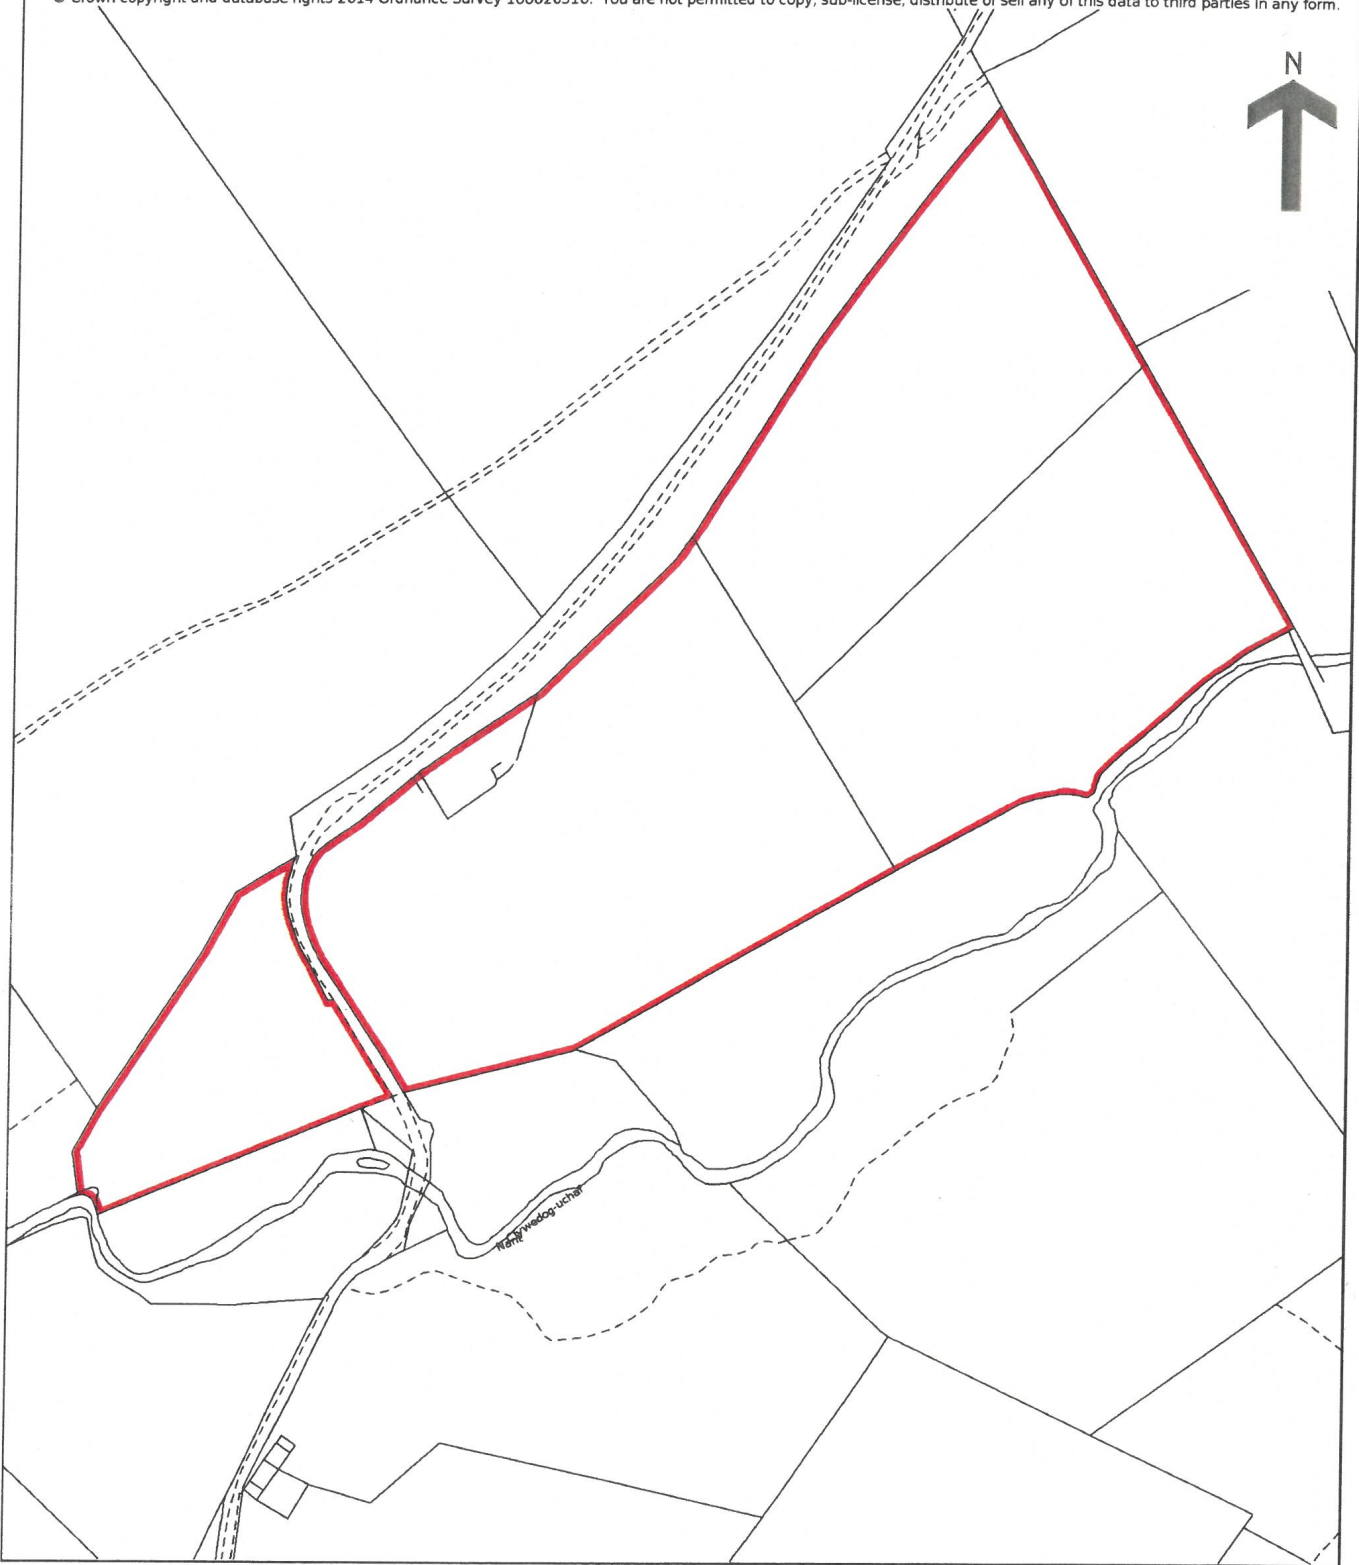

**This official copy is incomplete without the preceding notes page.
Mae'r copi swyddogol hwn yn anghyflawn heb y dudalen nodiadau flaenorol.**