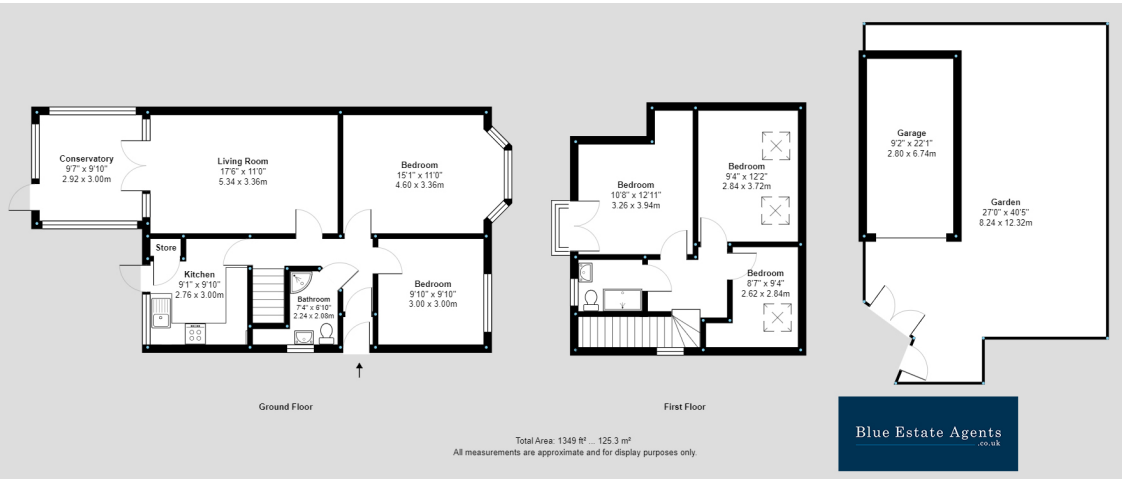

Energy Efficiency Rating		Current	Potential
<i>Very energy efficient - lower running costs</i>			
(92+)	A		
(81-91)	B		85
(69-80)	C		
(55-68)	D	68	
(39-54)	E		
(21-38)	F		
(1-20)	G		
<i>Not energy efficient - higher running costs</i>			
England, Scotland & Wales		EU Directive 2002/91/EC	

Blue Estate Agents
315 Vicarage Farm Road, Hounslow
Greater London
TW5 0DR
02085707900
info@blueestateagents.co.uk