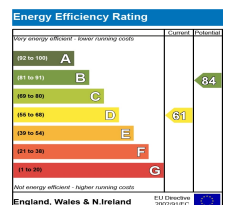

How much you can borrow?
Speak to a mortgage expert in your local office.

Ashtons Financial Services