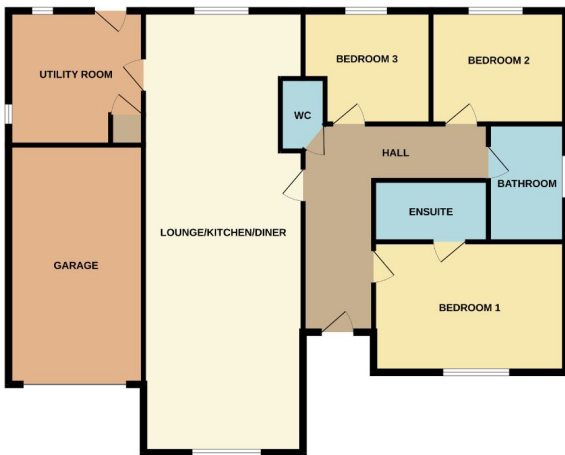

*** BRAND NEW DETACHED BUNGALOW *** Plot 9 - Available to move into now. Three bedroom detached bungalow finished to a high specification. Open plan living. Enclosed rear garden, drive way leading to single garage. Call us now to view the remaining plots available.