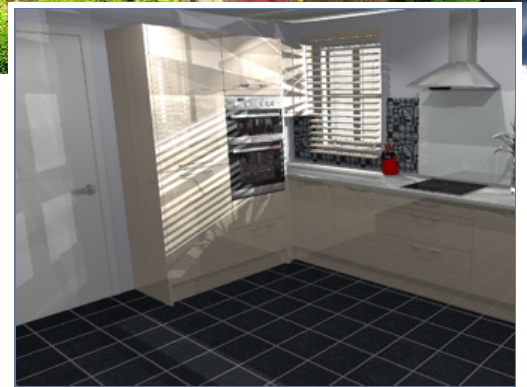

**Plot 6 Buckingham Road, Deanshanger,  
Milton Keynes, Buckinghamshire, MK19  
6HL**

**£285,000 Leasehold**

- Two Bedrooms/Two Bathrooms
- Original Beams
- Executive Apartment
- High Specification
- Two Parking Spaces
- Village Location
- Private Development
- EPC Rating