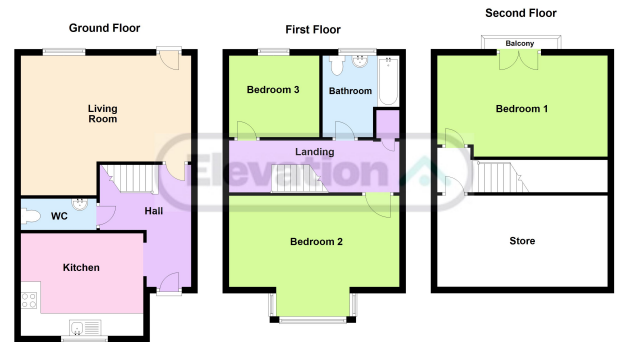

THREE BEDROOM FAMILY HOME Set over three floors this terraced property offers kitchen, LIVING/DINING ROOM, three bedrooms, family bathroom, cloakroom, FRONT and REAR Gardens

This well presented three bedroom townhouse situated in Grange Farm benefits from front garden, entrance hall, cloakroom, kitchen and living/dining room with door opening out onto rear garden. On the first floor there is two bedrooms and a family bathroom. On the second floor is a very generous sized master bedroom with vaulted ceilings. Outside there is a front and rear garden including allocated parking to rear of property. Full fibre Internet with up to 2000 m/b.