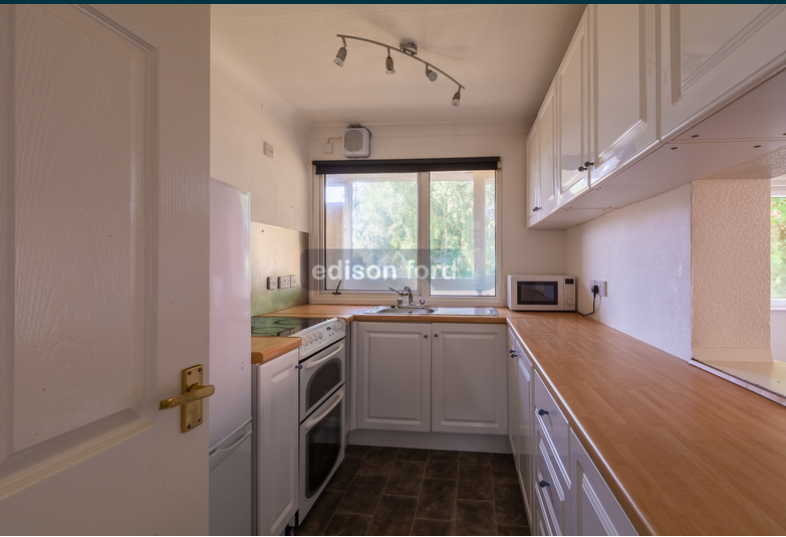

edison ford

Wellington Place, Bristol
£450 pcm

TO RENT

3 

- Double Bedrooms £450.00 per calendar month
- Single Bedroom £400.00 per calendar month
- Fully Furnished
- Communal Gardens
- Double Glazing
- Student Property - close to bus links to UWE

Edison Ford welcomes to the rental market a modern first-floor fully furnished flat for students which comprises of; a large lounge with a door leading to an enclosed conservatory which houses the washing machine, a kitchen with cooker and fridge/freezer, two good sized double bedrooms, and a single bedroom with fitted wardrobes, and a bathroom with shower over bath. This property is on a quiet private estate and has plenty of street parking outside the front of the flat. There are communal gardens to the rear of the building for all to use. The property is also close to UWE, main bus routes, and motorway links. This apartment block has a mix of owners and tenants. The rental for a double bedroom is £450.00 per calendar month and the rental for the single bedroom is £400.00 per calendar month. The holding deposit for the single bedroom is £92.31 and the full deposit is £461.54. The holding deposit for a double bedroom is £103.85 and the full deposit is £519.23. Please call Edison Ford today on 01454 316718 and register your details. Unfortunately, the landlord will not accept smokers.