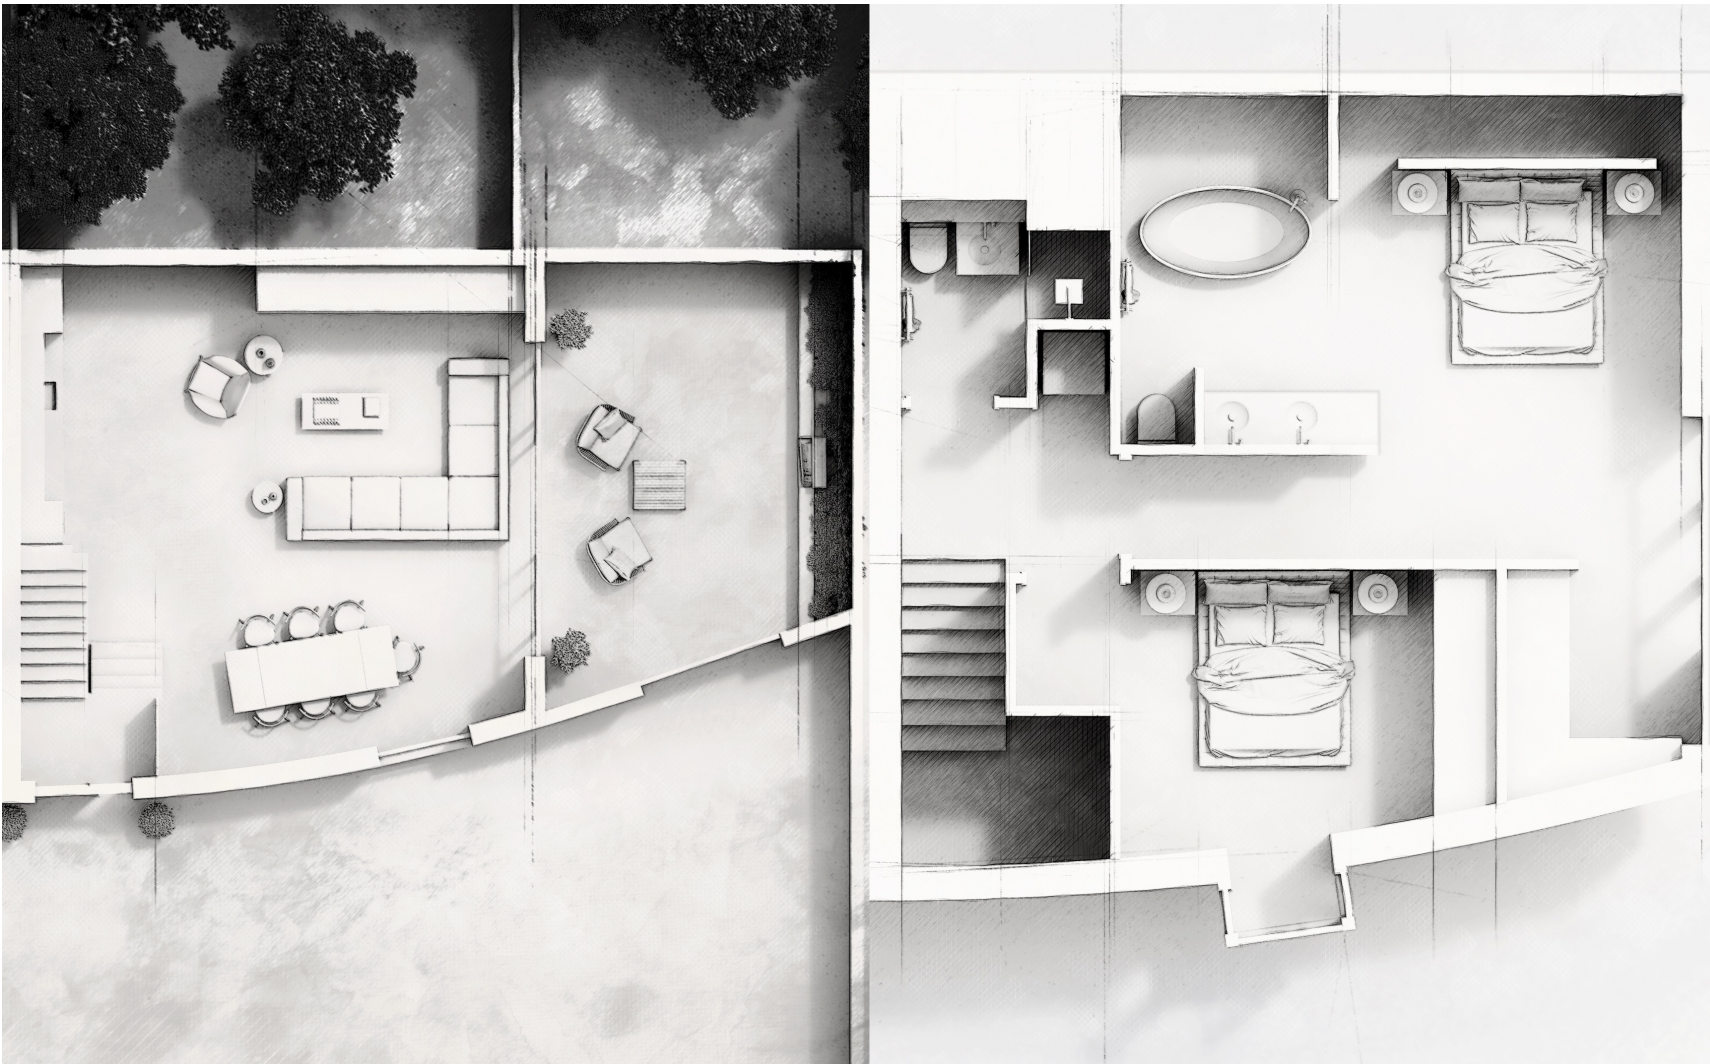

Lysett Place , London , W12 9ER

Cow & Co
LONDON

GUIDE PRICE OF £1,200,000-1,400,000. A breathtaking architecturally designed two bedroom new build property situated in a peaceful cul-de-sac. This post-modernist, new build development has a secure gated entrance with a charming cobbled courtyard.

Birdsong offers an elegant, urbane contemporary and open plan living area perfect for entertaining with large glass doors accessing private garden. The minimalist but sumptuous architectural design makes full use of clean cut angles and cleverly combines materials seamlessly throughout the whole property, particularly with the visually stunning concrete tread floating staircase.

The upstairs comprises of two double bedrooms with the principle bedroom boasting an en-suite bathroom with freestanding bath, large bright windows overlooking the immaculate garden and black American walnut veneer walk in wardrobe. The second double room has access to guest shower room all with concealed hinged, handleless, bespoke full height black American walnut doors

This sophisticated property is ideally located and offers charm, high design and architecturally lead lighting.

- Private cobbled courtyard mews house in a gated development
- Open plan reception room with fireplace
- Unique cantilevered solid concrete tread floating staircase
- Penthouse style roof terrace with peaceful views
- Master bedroom with sumptuous en-suite bathroom
- Beautiful atrium/double height ceiling in hallway
- Demised, private cobbled courtyard/cul-de-sac mews