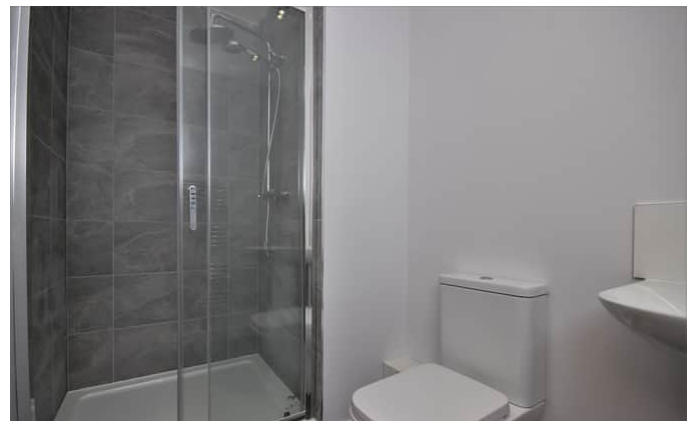

# Appleton View, Appleton Village.

- Rent £795
- Bedroom Two
- Rear Aspect
- UPVC Double - Glazing

- Bond £915
- First Floor
- Gas Central Heating

£725 pcm

Tel: 0151 424 5100