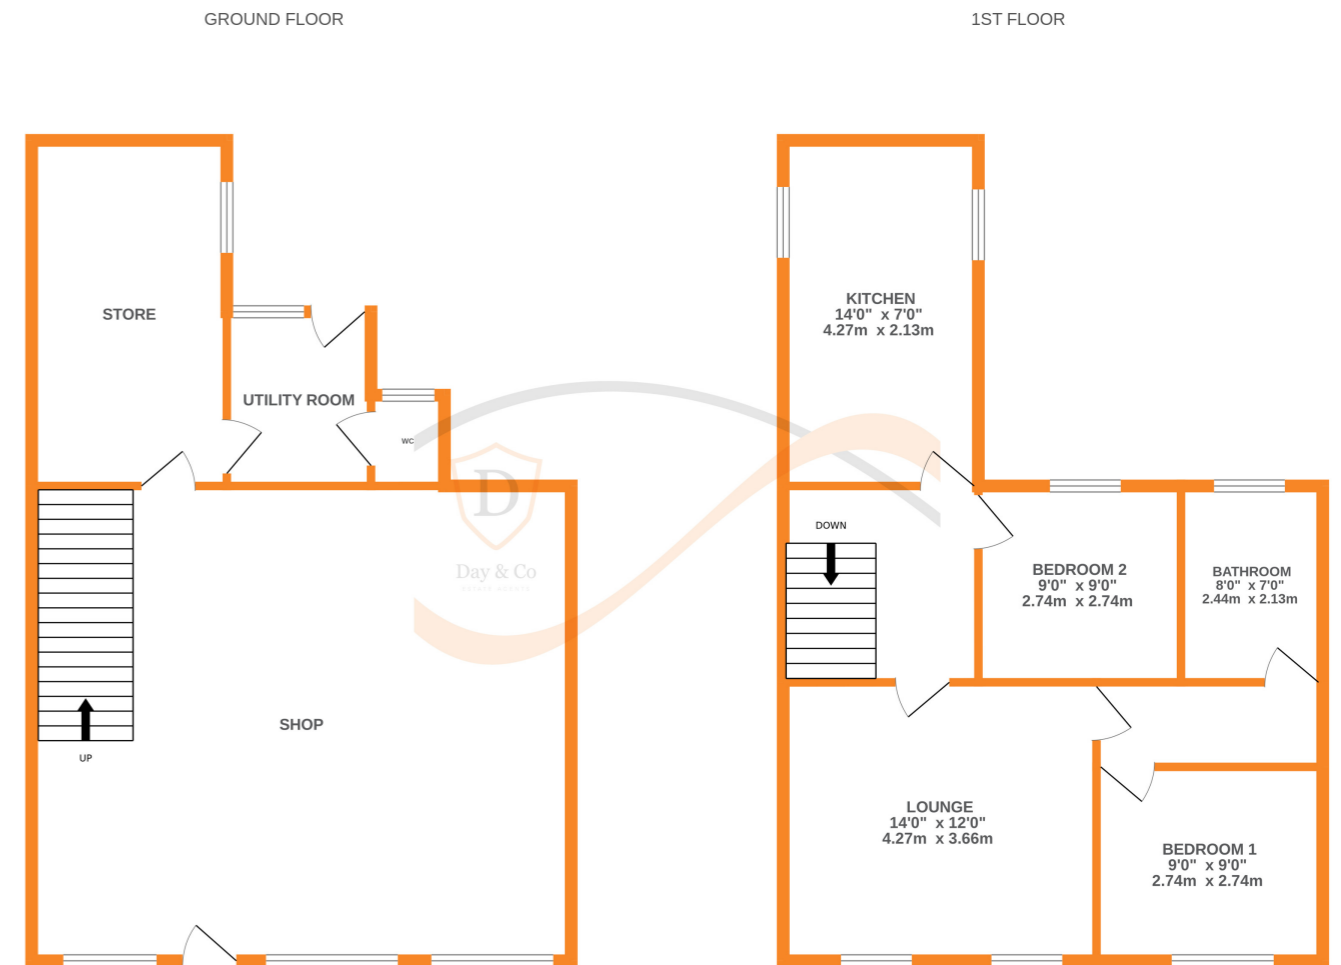

- FOR SALE VIA AUCTION: T&Cs apply
- 2 Bedroom Apartment Above
- Gas Central Heating & Double Glazing

- Spacious Former Shop
- Generous Size Rear Garden
- Popular Village Of Oakworth

SUMMARY

FOR SALE VIA ONLINE AUCTION: terms and conditions apply - A SPACIOUS FORMER SHOP WITH 2 BEDROOM APARTMENT ABOVE - GENEROUS SIZE REAR GARDEN POPULAR VILLAGE LOCATION OF OAKWORTH!!

FULL DESCRIPTION

FOR SALE VIA ONLINE AUCTION: terms and conditions apply. A spacious former shop situated in the popular village location of Oakworth. The ground floor layout is the shop itself measuring approximately 22ft x 25ft, leading through to a store room, with separate utility room (giving access to the rear garden), and a downstairs WC. To the first floor is an aptment with accommodation comprising of a kitchen having a range of modern base and wall mounted units, integrated oven, hob and extractor fan, double glazed windows to both sides. The spacious lounge has two double glazed windows to the front, two radiators and an electric fire. There are two double bedrooms, and the house bathroom being fully tiled and having a four piece suite comprising of a bath, WC, wash hand basin, shower cubicle. Externally a generous enclosed rear garden.