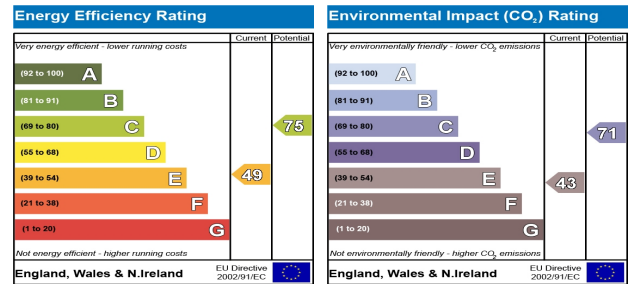

Kitchen

Lounge (Reception)

Balcony

Bedroom

Bathroom

Disclaimer

Whilst we have endeavoured to prepare our sales particulars accurately none of the services, appliances or equipment have been tested. A buyer should satisfy themselves on such matters prior to purchase. Any measurements or distances mentioned in these particulars are for guide reference only. If such particulars are fundamental to a purchase, buyers should rely on their own enquiries. All enquiries should be directed to Elevation Estate Agents in the first instance.