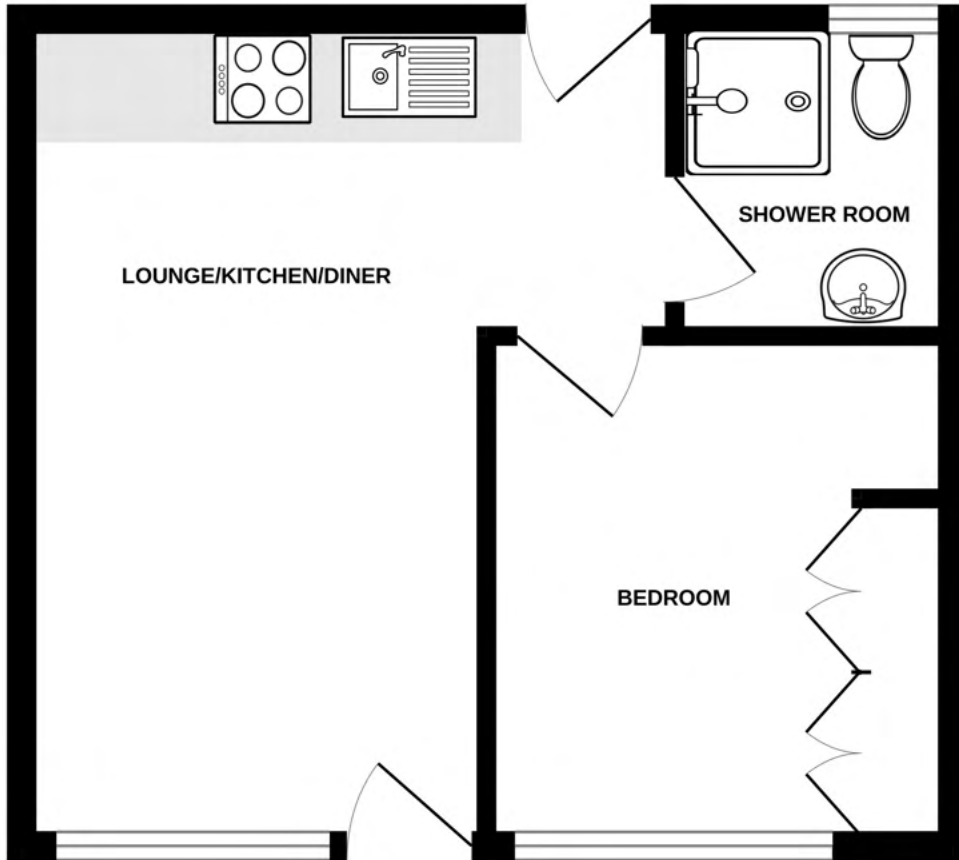

GROUND FLOOR

LES EPERONS