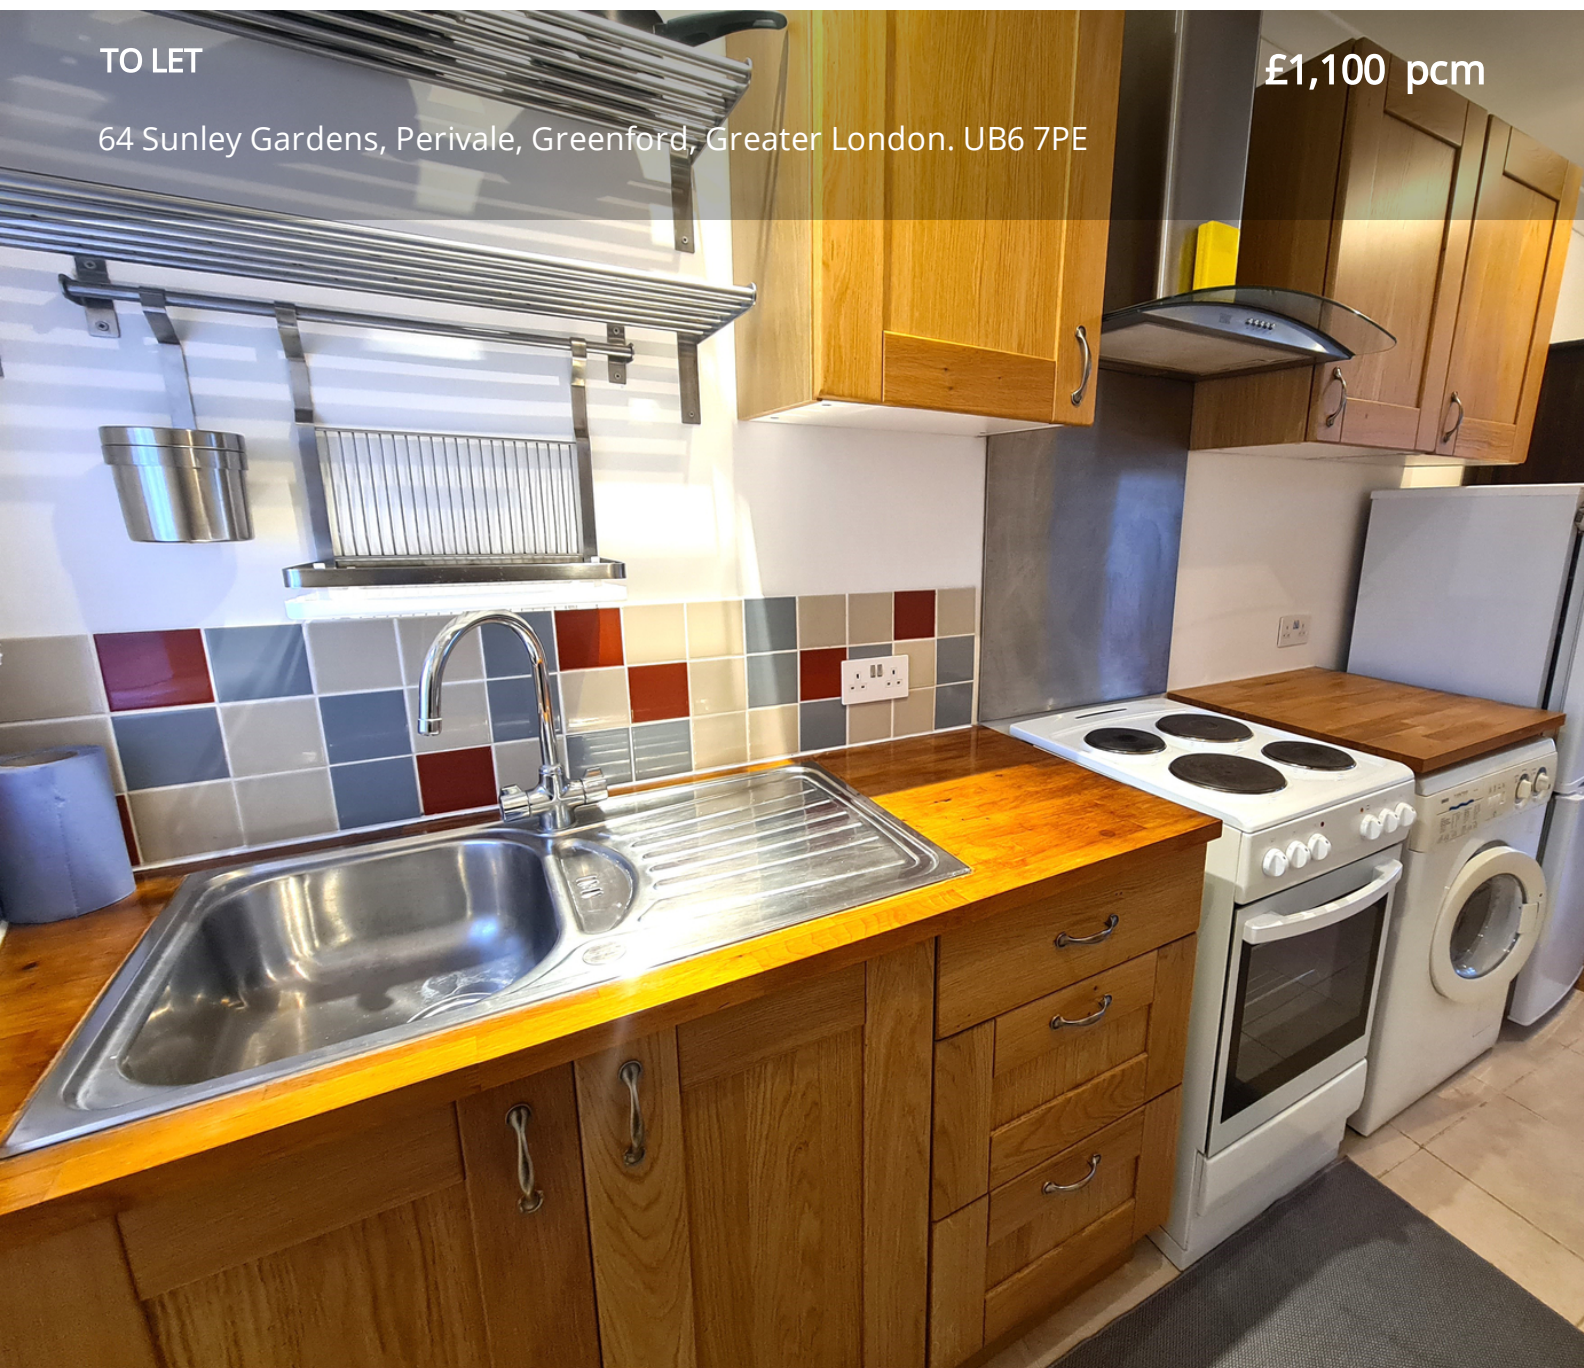

TO LET

64 Sunley Gardens, Perivale, Greenford, Greater London. UB6 7PE

£1,100 pcm

Peter Gamble & Co welcome to the market this very well presented STUDIO FLAT to rent with ALL BILLS INCLUDED.

Comprising of a fully equipped open plan kitchen, leading into the bedroom and dining area. Separate bathroom with shower. Gas central heating with thermostat access control, all bills are included. Perivale Central Line Station is only a 5 minute walk away. 297 Bus towards Ealing Broadway and Wembley. NO PARKING.