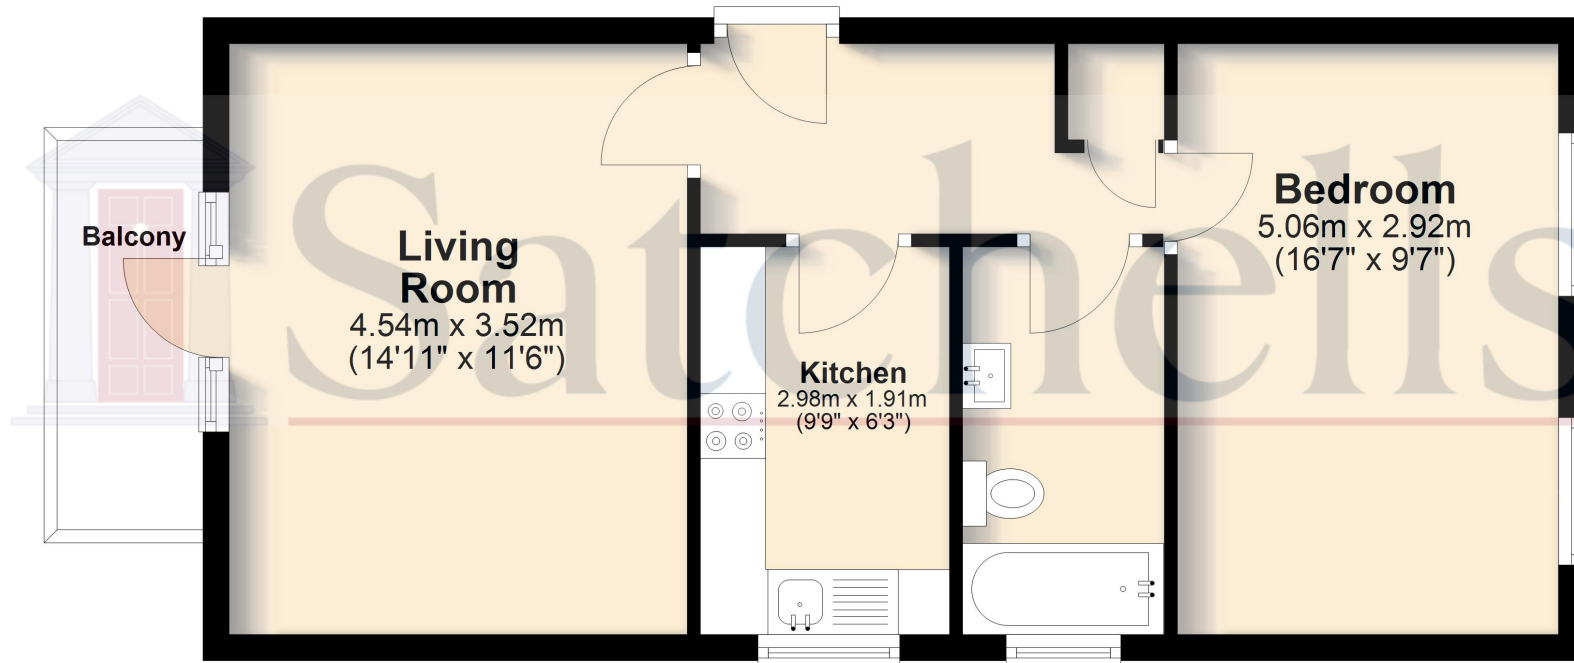

Pepper Court, Baldock, Hertfordshire, SG7

£950 pcm

Step Inside

Pepper Court

About Baldock

Pepper Court

Front door into entrance hall, stairs to all floors.

Step Outside

Pepper Court

First Floor

For illustrative purposes only - NOT TO SCALE - Measurements shown are approximate. The size and position of doors, windows, appliances and other features are approximate.
Plan produced using PlanUp.