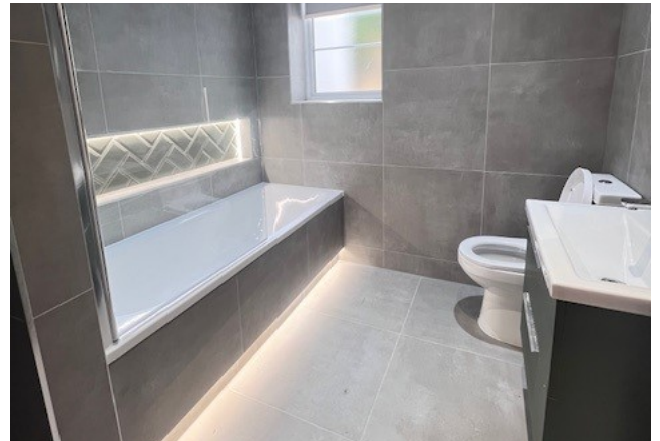

To Let

Lawns Court The Avenue, Wembley, Greater London, HA9

- o double bedroom
- o bathroom
- o wooden flooring

- o open plan kitchen/reception
- o private garden
- o electric heating

£1,750

Per calendar month