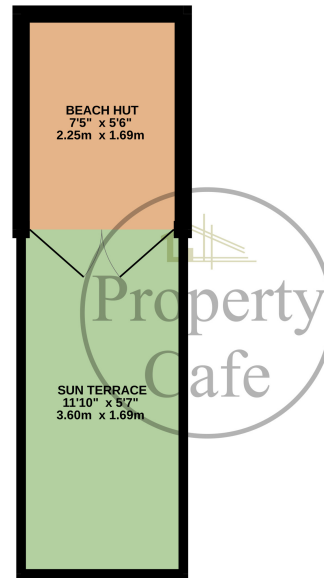

GROUND FLOOR
41 sq.ft. (3.8 sq.m.) approx.

A well positioned and immaculately presented new beach hut situated in the sought after 'East Parade' location. Having been only installed in July 2024, this high spec skimmers beach hut is well insulated allowing use all year round and finished to an extremely high standard. This is located within close proximity of Galley Hill and is only a short walk to Bexhill town centre. Boasting uninterrupted sea views over the English channel, this hut is available immediately.

This beach hut can be kept in situ and used 12 months of the year and has been insulated in order to do so. Council license fees are £650 per annum. We recommend you view at your earliest convenience.