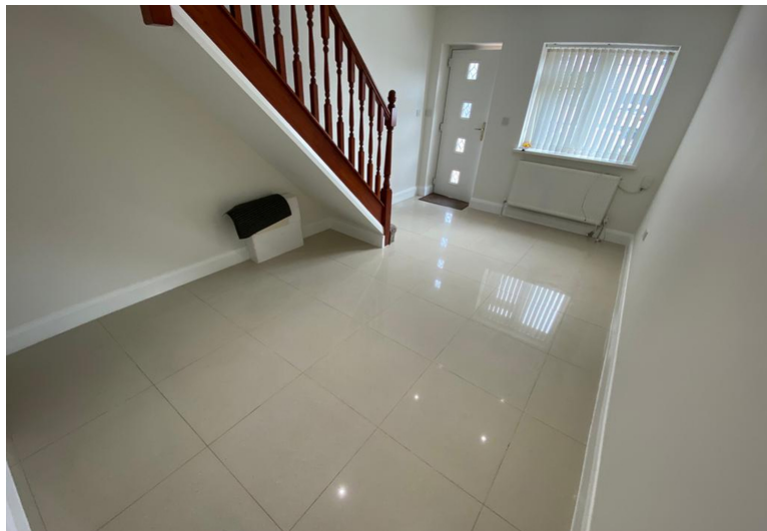

**To Let**

Legrace Avenue, TW4

- Modern Two Bedroom House
- Finished To A High Spec
- Two Double & Spacious Bedrooms
- Two Bathroom Suites
- All White Goods Included
- Less Than 5 Min Walk To Hounslow West Tube Station
- Private Garden
- Contact Blue Estate Agents Today To Arrange A Viewing