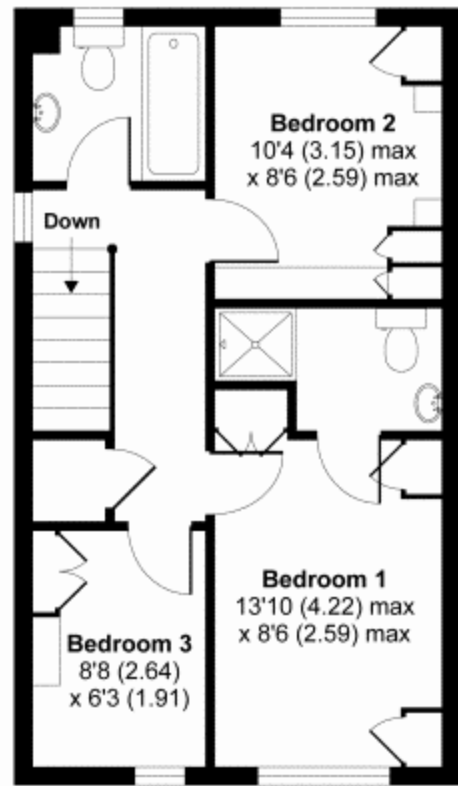

1 Wellbrook Road, Farnborough, Orpington, Kent, BR6 8PJ

Property Images

APPROX. GROSS INTERNAL FLOOR AREA 953 SQ FT 88.5 SQ METRES

GROUND FLOOR

FIRST FLOOR