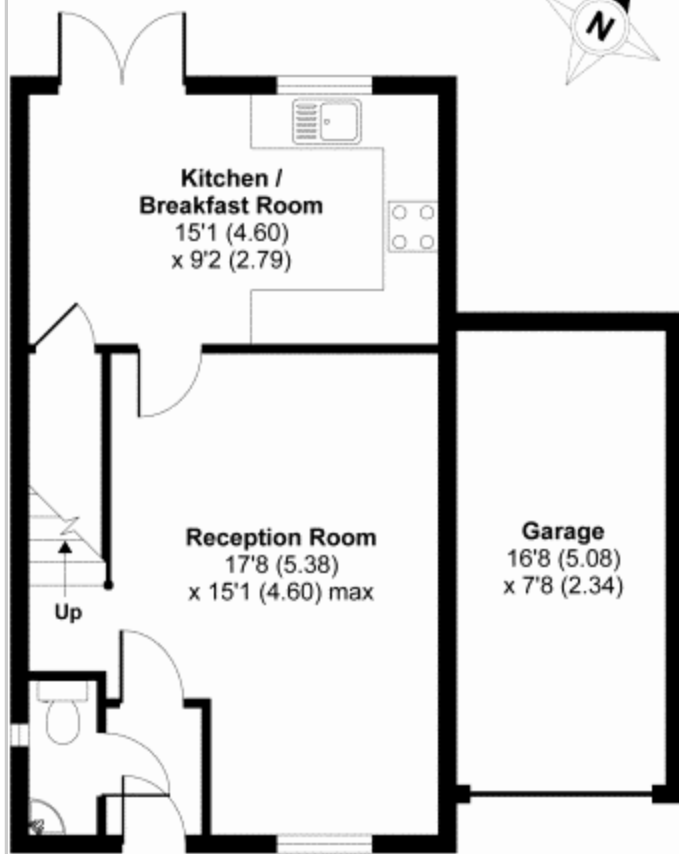

1 Wellbrook Road, Farnborough, Orpington, Kent, BR6 8PJ

Property Images

APPROX. GROSS INTERNAL FLOOR AREA 953 SQ FT 88.5 SQ METRES

GROUND FLOOR

FIRST FLOOR