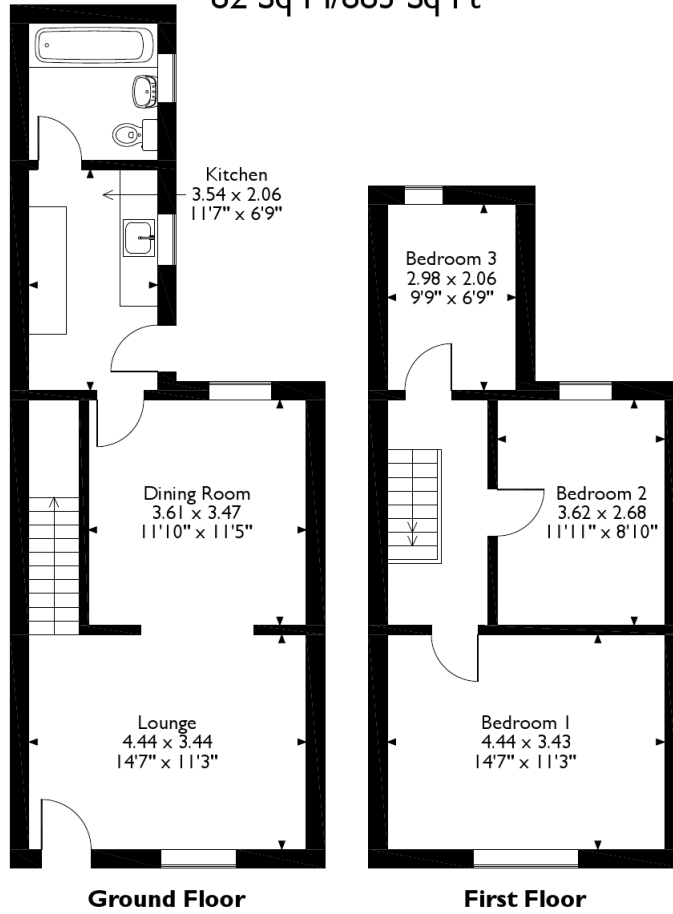

The council tax band is A.

The interior of this property comprises a spacious living room, dining room, family bathroom and fitted kitchen on the ground floor. The first floor consists of 3 bedrooms. The exterior boasts a private rear yard, perfect for enjoying the summer months.

South View, Kirkham, Preston, Lancashire
 Approximate Gross Internal Area
 82 Sq M/883 Sq Ft

Please note that the location of doors, windows and other items are approximate and this floorplan is to be used for illustrative purposes only. Unauthorized reproduction is prohibited.