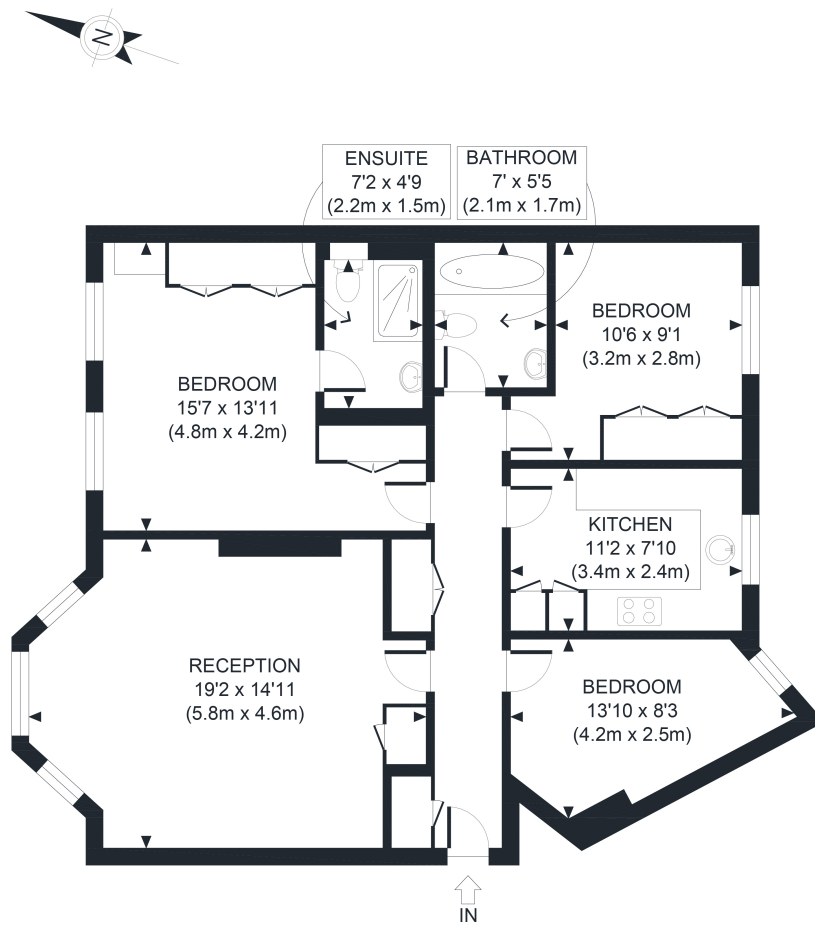

Broadhurst Mansions, Broadhurst Gardens, London, NW6

£2,550 pcm

- Two Bedroom Apartment
- Mansion Block
- Two Bathrooms
- Furnished
- Separate Study
- Built-In Storage Throughout
- Communal Gardens
- Available 4th September 2023

GROUND FLOOR
GROSS INTERNAL
FLOOR AREA 905 SQ FT

APPROX. GROSS INTERNAL FLOOR AREA 905 SQ FT / 84 SQM

Disclaimer: Floor plan measurements are approximate and are for illustrative purposes only. While we do not doubt the floor plan accuracy and completeness, you or your advisors should conduct a careful, independent investigation of the property in respect of monetary valuation

Copyright photoplan360