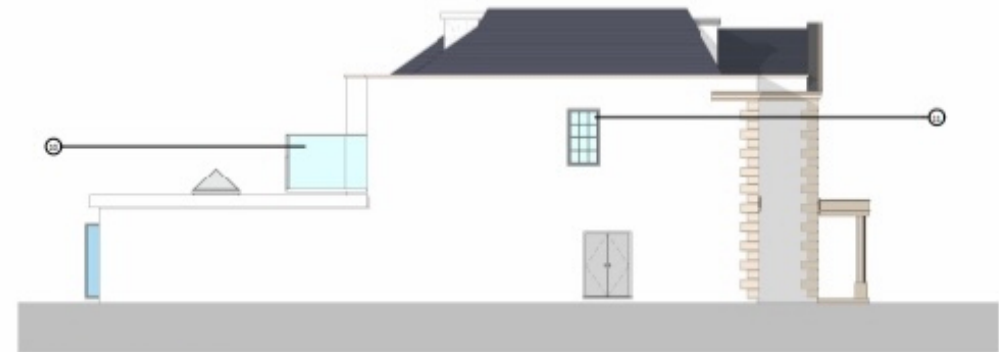

1 Proposed Front Elevation  
1:100

3 Proposed East Side Elevation  
1:100

2 Proposed Rear Elevation  
1:100

4 Proposed West Side Elevation  
1:100

**4 Tower End, Victoria Road, Formby,  
Merseyside. L37 1LP**  
£1,500,000 - Freehold