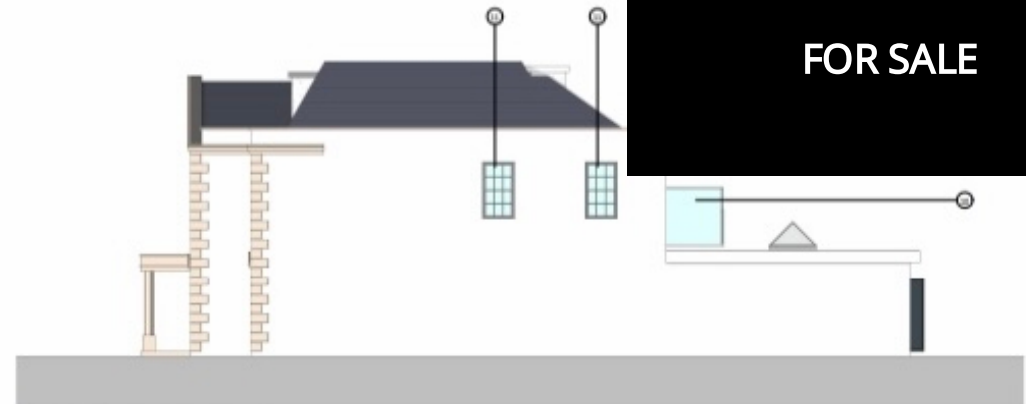

1 Proposed Front Elevation  
1:100

3 Proposed East Side Elevation  
1:100

2 Proposed Rear Elevation  
1:100

4 Proposed West Side Elevation  
1:100

**4 Tower End, Victoria Road, Formby,  
Merseyside. L37 1LP**  
£1,500,000 - Freehold