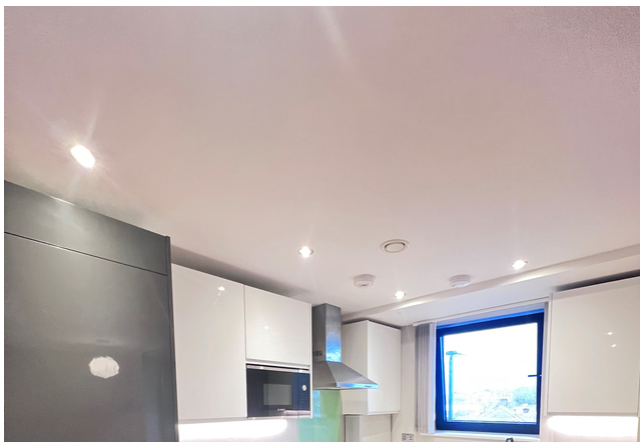

To Let

Flat 14, 1a Kaysquare Court, Heather Gardens, London, N1

- 1 bedroom flat
- bathroom
- balcony

- open plan kitchen/reception
- on-suite shower
- lift

£1,900

Per calendar month

Jeremy Leaf & Co.

property@jeremyleaf.co.uk
www.jeremyleaf.co.uk