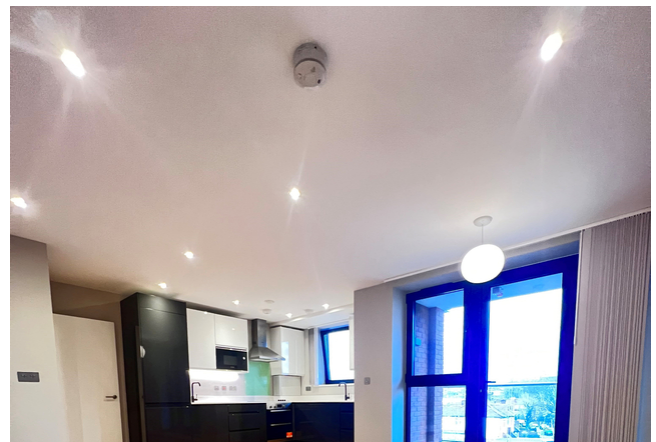

To Let

Flat 14, 1a Kaysquare Court, Heather Gardens, London, N1

- 1 bedroom flat
- bathroom
- balcony

- open plan kitchen/reception
- on-suite shower
- lift

£1,900

Per calendar month

Jeremy Leaf & Co.

property@jeremyleaf.co.uk
www.jeremyleaf.co.uk