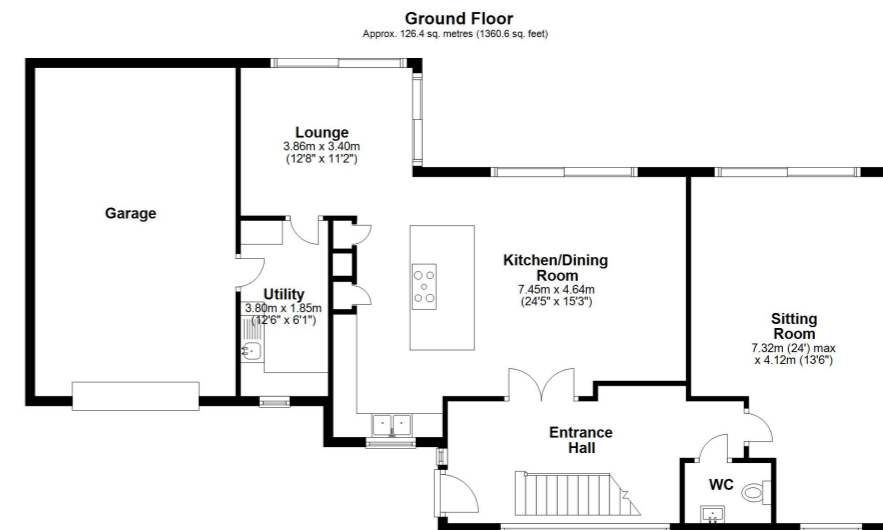

Entrance Hall

Lounge

24' 0" x 13' 6" (7.32m x 4.11m)

Kitchen/Diner

24' 5" x 15' 3" (7.44m x 4.65m)

Snug

12' 8" x 11' 2" (3.86m x 3.40m)

Utility Room

12' 6" x 6' 1" (3.81m x 1.85m)

W.C

First Floor Landing

Bedroom One

12' 3" x 11' 2" (3.73m x 3.40m)

En-Suite

Bedroom Two

12' 3" x 10' 2" (3.73m x 3.10m)

En-Suite

Bedroom Three

12' 3" x 8' 11" (3.73m x 2.72m)

Bedroom Four

11' 5" x 10' 3" (3.48m x 3.12m)

Family Bathroom

8' 8" x 8' 4" (2.64m x 2.54m)

Garage

Off Road Parking

Rear Garden