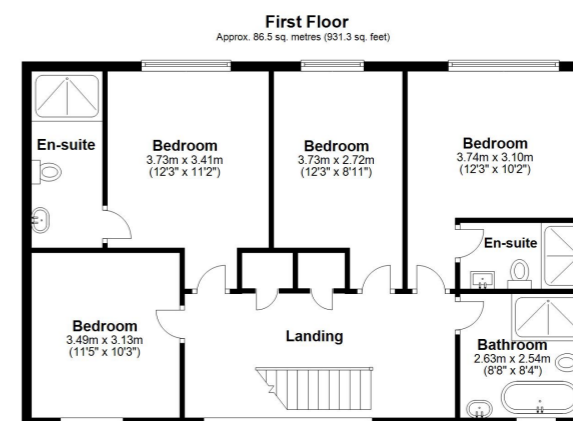

Entrance Hall

Lounge

24' 0" x 13' 6" (7.32m x 4.11m)

Kitchen/Diner

24' 5" x 15' 3" (7.44m x 4.65m)

Snug

12' 8" x 11' 2" (3.86m x 3.40m)

Utility Room

12' 6" x 6' 1" (3.81m x 1.85m)

W.C

First Floor Landing

Bedroom One

12' 3" x 11' 2" (3.73m x 3.40m)

En-Suite

Bedroom Two

12' 3" x 10' 2" (3.73m x 3.10m)

En-Suite

Bedroom Three

12' 3" x 8' 11" (3.73m x 2.72m)

Bedroom Four

11' 5" x 10' 3" (3.48m x 3.12m)

Family Bathroom

8' 8" x 8' 4" (2.64m x 2.54m)

Garage

Off Road Parking

Rear Garden