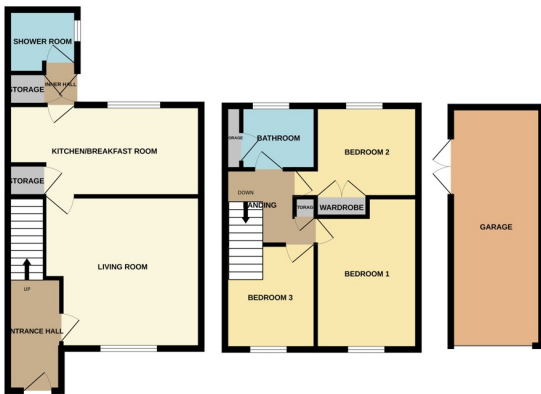

*** WELL PRESENTED THREE BEDROOM HOME *** " Guide price £240,000 - £250,000 for this well presented three bedroom semi detached home is spacious and low maintenance. With an entrance hall, lounge, kitchen/breakfast, downstairs shower room, 3 bedrooms, an additional bathroom upstairs, garage and garden, this home is a great mix of comfortable and stylish. EPC RATING - D / COUNCIL TAX BAND - B"