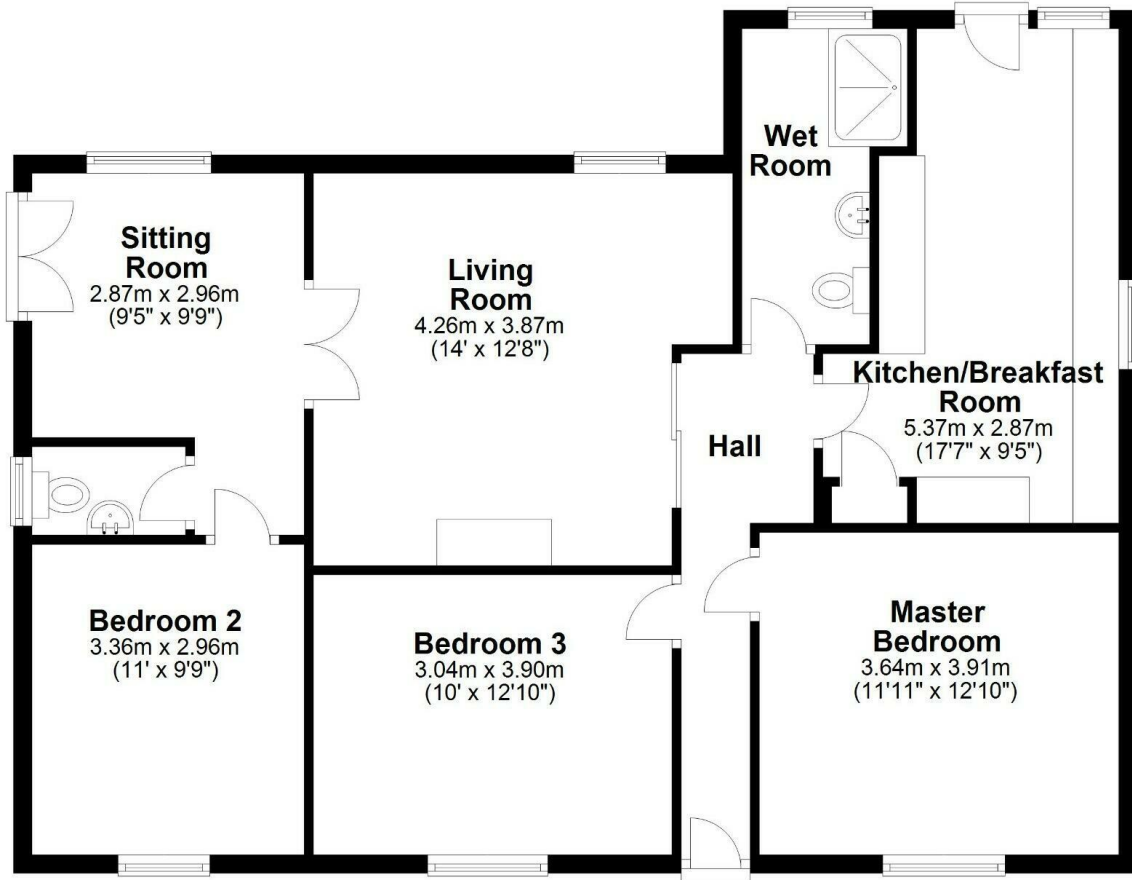

The interior of this well presented property briefly comprises two reception rooms with a convenient WC, the fitted kitchen, three bedrooms and a wet room. The exterior boasts a private rear garden, perfect for enjoying the summer months.

This allows you rights to purchase within a given timeframe (typically 8-12 weeks) which gives you time to prepare funding, surveys, and searches.

Ground Floor

Approx. 94.0 sq. metres (1011.5 sq. feet)

Total area: approx. 94.0 sq. metres (1011.5 sq. feet)