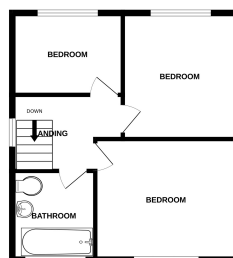

Entrance Hallway

Fitted carpet, staircase to first floor, under stairs cupboard, one radiator.

Lounge Diner

9' 4" x 22' 11" (2.84m x 6.99m) Fitted carpet, one double glazed bay window, fire place with log burner, two radiators.

Kitchen Diner

11' 11" x 17' 2" (3.63m x 5.23m) Fitted kitchen units, one double glazed window, double glazed patio doors leading to garden, one door leading to drive way, gas oven, gas hob with extractor, fridge freezer, one radiator, stainless steel sink drainer.

Shower Room

3' 11" x 8' 04" (1.19m x 2.54m) Vinyl flooring, low flush w/c, shower cubical, one radiator, one double glazed window, sink.

Landing

Fitted carpet, one double glazed window.

Bedroom One

11' 0" x 12' 11" (3.35m x 3.94m) Fitted carpet, fitted wardrobes, one radiator, one double glazed window.

Bedroom Two

11' 11" x 11' 5" (3.63m x 3.48m) Fitted carpet, fitted wardrobes, one radiator, one double glazed window.

Bedroom Three

8' 7" x 7' 6" (2.62m x 2.29m) Fitted carpet, one radiator, one double glazed window.

Bathroom

6' 2" x 6' 0" (1.88m x 1.83m) Vinyl flooring, bath tub with shower attachment, one towel radiator, sink, low flush w/c, one double glazed window.

Garage