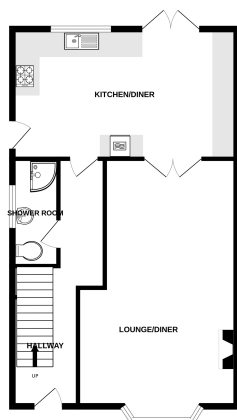

Entrance Hallway

Fitted carpet, staircase to first floor, under stairs cupboard, one radiator.

Lounge Diner

9' 4" x 22' 11" (2.84m x 6.99m) Fitted carpet, one double glazed bay window, fire place with log burner, two radiators.

Kitchen Diner

11' 11" x 17' 2" (3.63m x 5.23m) Fitted kitchen units, one double glazed window, double glazed patio doors leading to garden, one door leading to drive way, gas oven, gas hob with extractor, fridge freezer, one radiator, stainless steel sink drainer.

Shower Room

3' 11" x 8' 04" (1.19m x 2.54m) Vinyl flooring, low flush w/c, shower cubical, one radiator, one double glazed window, sink.

Landing

Fitted carpet, one double glazed window.

Bedroom One

11' 0" x 12' 11" (3.35m x 3.94m) Fitted carpet, fitted wardrobes, one radiator, one double glazed window.

Bedroom Two

11' 11" x 11' 5" (3.63m x 3.48m) Fitted carpet, fitted wardrobes, one radiator, one double glazed window.

Bedroom Three

8' 7" x 7' 6" (2.62m x 2.29m) Fitted carpet, one radiator, one double glazed window.

Bathroom

6' 2" x 6' 0" (1.88m x 1.83m) Vinyl flooring, bath tub with shower attachment, one towel radiator, sink, low flush w/c, one double glazed window.

Garage