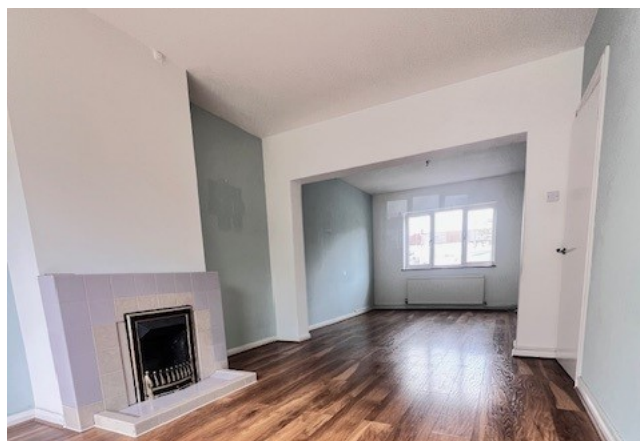

To Let

259 Mays Lane, Barnet, Hertfordshire, EN5 2LY

**£2,350**

Per calendar month

Jeremy Leaf & Co.

property@jeremyleaf.co.uk  
www.jeremyleaf.co.uk