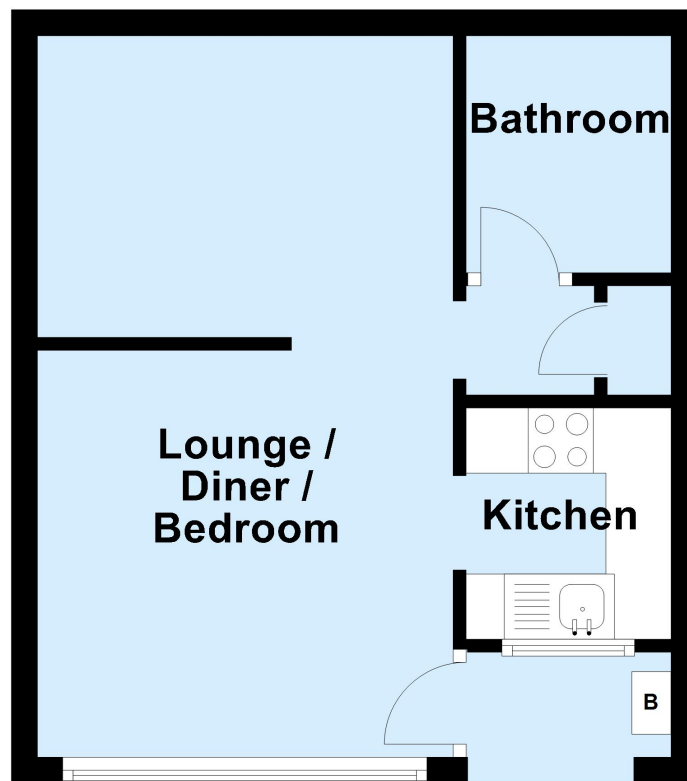

Flat 106 Lemare Lodge, Fair Acres, Bromley, Kent, BR2 9BS

Property Images

Ground Floor

Approx. 26.9 sq. metres (290.1 sq. feet)

Total area: approx. 26.9 sq. metres (290.1 sq. feet)

This plan is for general layout guidance and may not be to scale.
Plan produced using PlanUp.