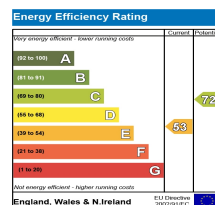

How much you can borrow?
Speak to a mortgage expert in your local office.

Ashtons Financial Services