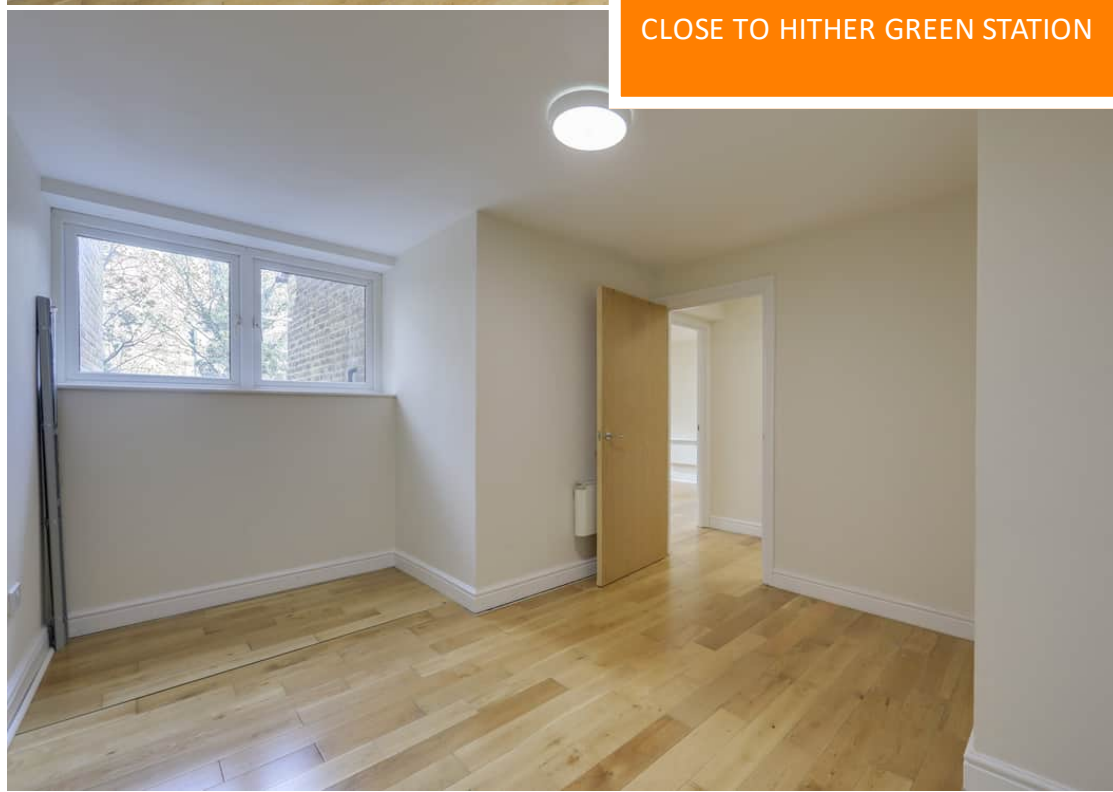

FIRST FLOOR FLAT
UNFURNISHED
CLOSE TO HITHER GREEN STATION

NEUTRAL DECOR THROUGHOUT
OPEN PLAN KITCHEN/LIVING
ROOM
AVAILABLE NOW