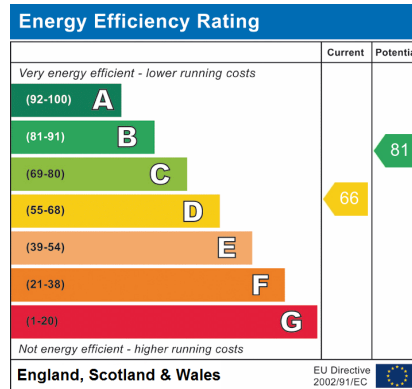

Robert Stanford Estates property particulars are produced in accordance with the Consumer Rights Act (2015) and should not be construed as a contract or offer. The contents of these property particulars are to provide a general illustration only and are inconsequential to any decisions to purchase a property. A potential buyer accepts that all representations made by these particulars are made in good faith on behalf of the seller and require verification by a buyers' legal and professional representatives prior to an exchange of contracts. We offer no guarantees for any structural component, service or appliance and while we make every effort to take accurate measurements and distances, they are illustrative only. Any reliance you place on information within these particulars is therefore strictly at your own risk.