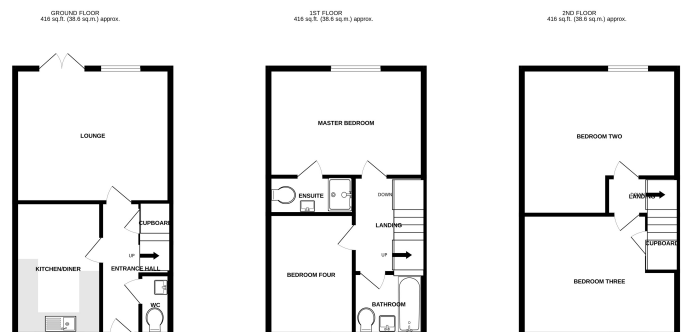

CANAL WALK

£950 PCM

Key Features

- ✓ 6 Month Lease Only.
- ✓ Set within walking distance of Ledbury town centre.
- ✓ Four Double Bedrooms.
- ✓ Two Bathrooms.
- ✓ Enclosed Garden.