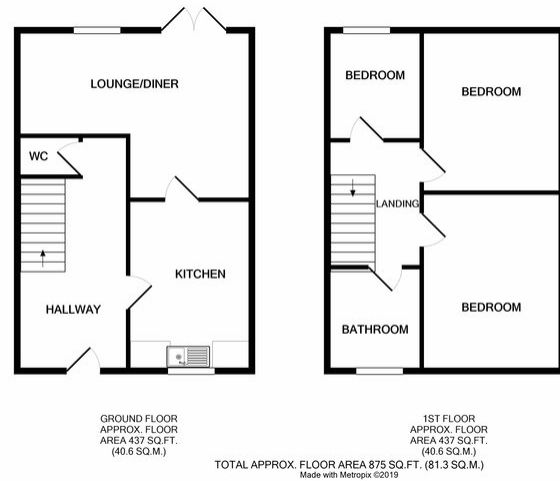

Available immediately is this brand new three bedroom semi with an en suite to the master bedroom, downstairs cloakroom, Large Lounge/Diner, fitted kitchen, garage and additional parking.

The house is situated on the fringe of the Linden Homes Development at the very end of Roundswell, close to the out of Town Shopping facilities, which includes MacDonaldis and Costa Coffee.

Rental £825 per month Deposit £950 NO PETS.

Ground Floor

Living/Dining Room

4.83m x 4.71m (15' 10" x 15' 5")

Cloak Room

Kitchen

3.25m x 2.76m (10' 8" x 9' 1")

First Floor

Bedroom One

3.46m x 2.73m (11' 4" x 8' 11")

Ensuite

Bedroom Two

2.98m x 2.58m (9' 9" x 8' 6")

Bedroom Three

2.45m x 2.00m (8' 0" x 6' 7")

Family Bathroom

Services

Mains Connected, Gas, Electric and Water.

Directions

Coming into Roundswell from Cedar's Roundabout on the A3125. Turn right at the roundabout, proceed towards Old Bideford Road until the first roundabout. Turn right and drive down to Linden Homes, Montbray development.

At John Smale & Co we don't just sell houses! ...

Contact us now for information on all of our other services including Residential and Commercial Lettings, Property Management, Commercial Property Sales, Probate Valuations, Independent Financial Advice, Energy Performance Certificates, Auctions and New Homes.

These particulars have been prepared for guidance only. We have not carried out a detailed survey, not tested the services, appliances or specific fittings. Floor plans are not drawn to scale unless stated, measurements and distances are approximate only. Do not rely on them for carpets and furnishings. Photographs are not necessarily current and you should not assume that contents shown are included in the sale.