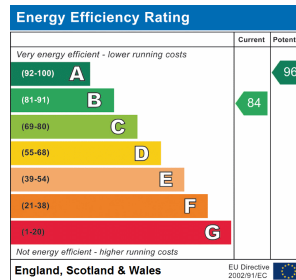

Mains Connected, Gas, Electric and Water.

Directions

Coming into Roundswell from Cedar's Roundabout on the A3125. Turn right at the roundabout, proceed towards Old Bideford Road until the first roundabout. Turn right and drive down to Linden Homes, Montbray development.