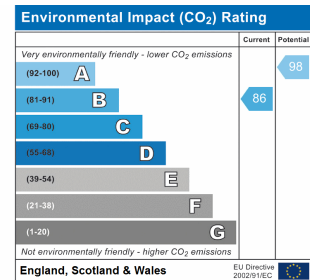

Mains Connected, Gas, Electric and Water.

Directions

Coming into Roundswell from Cedar's Roundabout on the A3125. Turn right at the roundabout, proceed towards Old Bideford Road until the first roundabout. Turn right and drive down to Linden Homes, Montbray development.