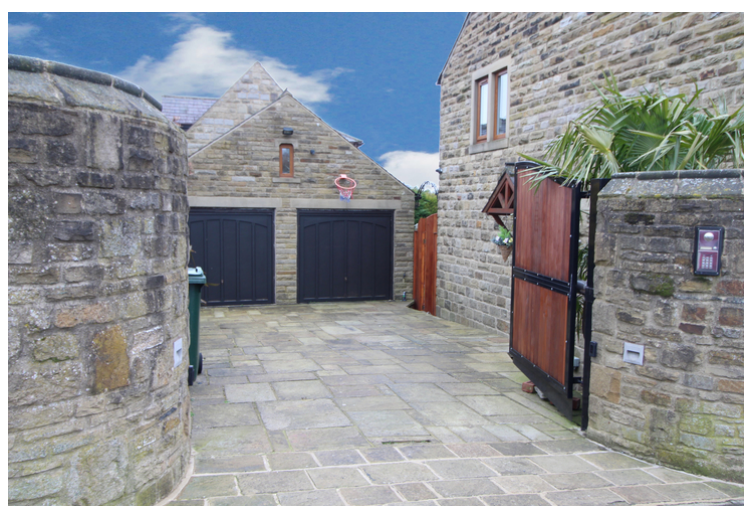

For Sale
Moorview House, Warren Lane, Bingley, West
Yorkshire, BD16 3LA

- DETACHED FAMILY HOME
- FOUR BEDROOMS (BED 1 EN-SUITE)
- TWO RECEPTION ROOMS & STUDY
- REAR GARDEN WITH SUMMERHOUSE
- GATED DRIVEWAY, DOUBLE GARAGE
- EPC Rating D