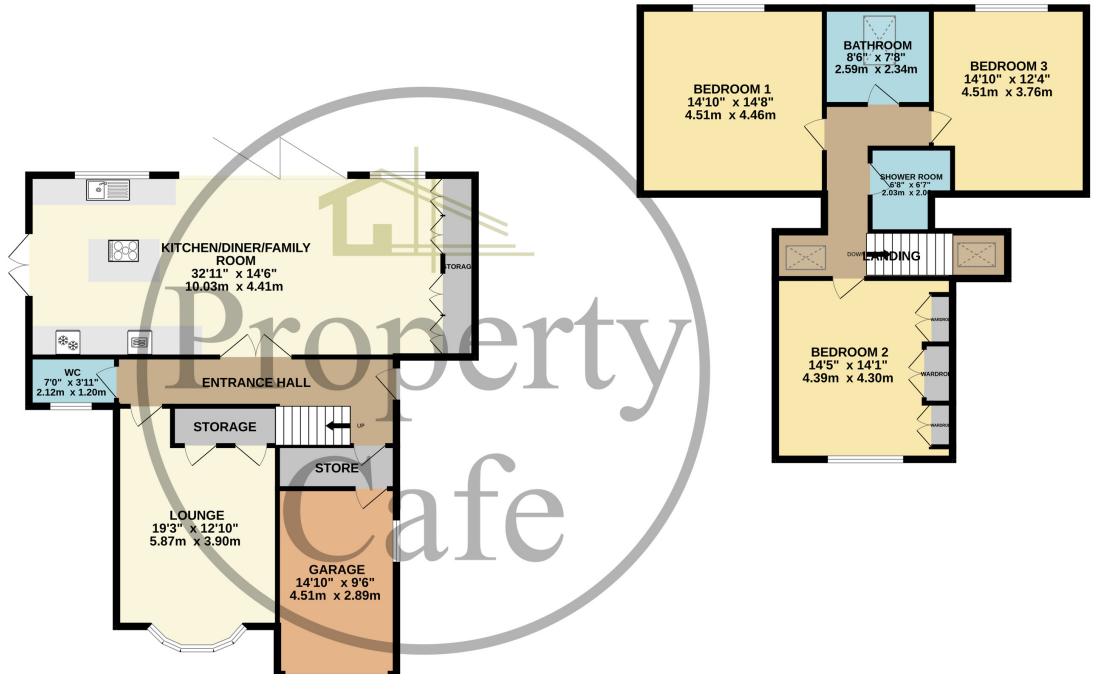

1ST FLOOR
822 sq.ft. (76.4 sq.m.) approx.

TOTAL FLOOR AREA : 2061 sq.ft. (191.5 sq.m.) approx.