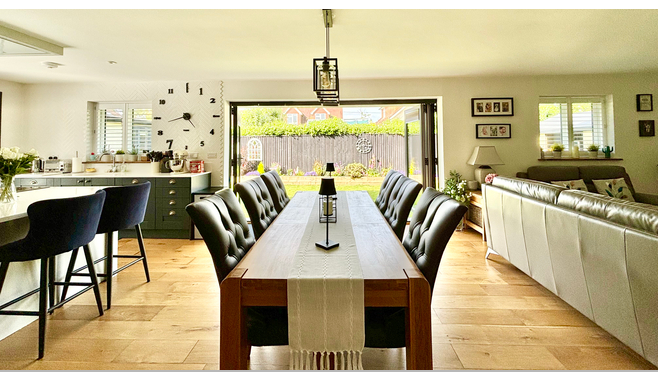

20 Downs View, Ninfield, Battle, East Sussex,  
TN33 9LF

£575,000

- Detached Three Bedroom House For Sale
- Immaculately Presented Throughout
- Open Plan Kitchen/ Dining/ Family Room
- Separate Lounge.
- Ground Floor WC
- Three Spacious Double Bedrooms
- Two Bathrooms To The 1st Floor
- External Building Ideal Bar/Home Office
- Private Rear Garden
- Underfloor Heating To The Ground Floor
- Off-Road Parking & Single Garage
- Solar Photovoltaic (PV) Panels
- Sought After Ninfield Location
- Viewing Highly Recommended