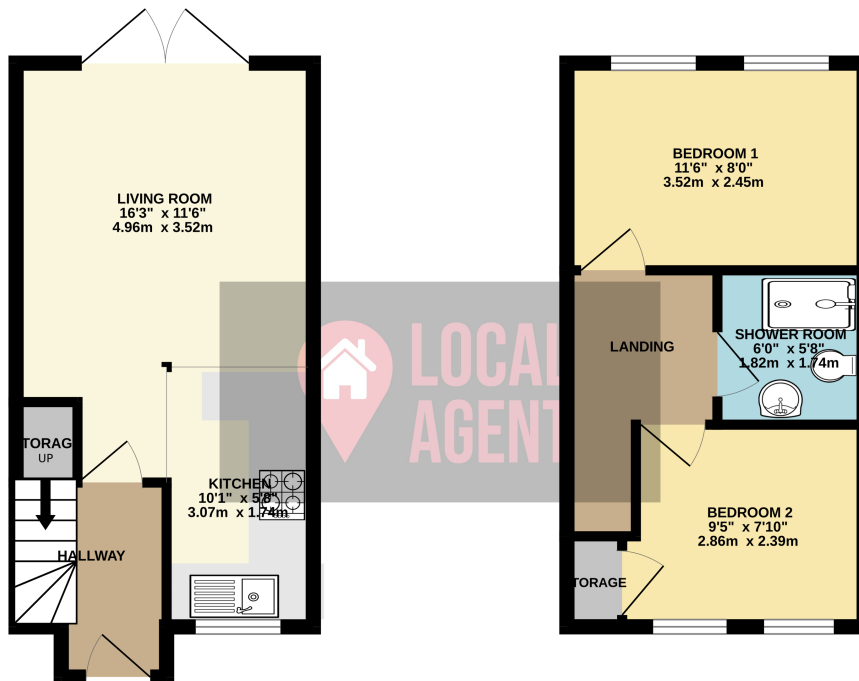

Description

Guide Price £270,000 - £280,000

Two Bedroom Terrace House, ideal first time buy or buy to let opportunity. Please email to request your viewing.

Locally there are many shops, pubs, restaurants and local amenities to enjoy including its very own Ice Rink and Football Stadium. Just a short walk away you will find Capstone Farm Country Park has a variety of habitats including ancient woodlands, old orchards, a freshwater lake, meadows. The park has Green Flag status, the landscape changes through the seasons and there is always something new to see. The park has a well equipped visitor centre with disabled access, family friendly facilities, information leaflets, and natural history displays. The lakeside café provides a scenic spot for refreshments. There are two children's play areas and an area for picnics. Energetic visitors can make the most of the trim trail, the waymarked walks and running trails, the cycle routes and mountain bike track. Horseriders will enjoy the network of bridleways which also include jumps. For those visitors seeking a less active experience, the fishing lake has an easier walking route along level pathways.

All of the Medway towns were built along the railway line that took you into London and this is from the furthest Medway town, Rainham right through to Strood. So the types of houses that were built were typical railway Victorian houses but through the years and because it is so easy to get into London the areas have grown and so has the types of houses. Now, the Medway towns boast every type of era of properties right up to modern day, so if you are looking for some traditional features, we have got you and if you are a first time buyer who wants a new build, the Medway towns can accommodate.