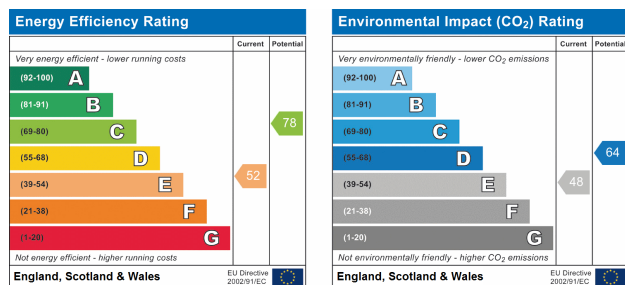

WINTER LET ONLY. 1 Bedroom apartment fully furnished. Set within large country house with beautiful views. Water rates and electric included in rent. Rent £520pcm. Deposit £600. Available 5th November 2020 to 20th March 2021. No pets, no smokers, employed or retired only. Free Wi-Fi.

Kitchen

including fridge/freezer & cooker

Bathroom

3.33m x 1.69m (10' 11" x 5' 7")
with shower.

Lounge

5.06m x 4.83m (16' 7" x 15' 10")

Bedroom

4.04m x 4.03m (13' 3" x 13' 3")

Services

electric and Water included, council tax band B

Directions

Travel up Pilton High Street and turn left at the top towards Bradiford. Follow road down hill, through Bradiford and follow signs towards PRIXFORD. Follow road uphill for a short distance and the sign for Upcott House will be found on your left hand side. Follow long private driveway to Upcott House itself.

At John Smale & Co we don't just sell houses! ...

Contact us now for information on all of our other services including Residential and Commercial Lettings, Property Management, Commercial Property Sales, Probate Valuations, Independent Financial Advice, Energy Performance Certificates, Auctions and New Homes.

These particulars have been prepared for guidance only. We have not carried out a detailed survey, not tested the services, appliances or specific fittings. Floor plans are not drawn to scale unless stated, measurements and distances are approximate only. Do not rely on them for carpets and furnishings. Photographs are not necessarily current and you should not assume that contents shown are included in the sale.