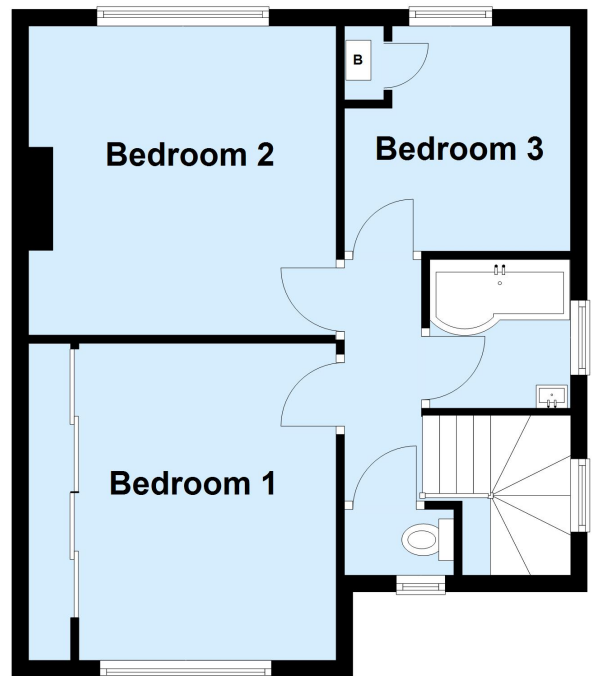

27 Fairway, Petts Wood, Orpington, Kent, BR5 1EE

Property Images

Ground Floor

Approx. 52.9 sq. metres (569.8 sq. feet)

First Floor

Approx. 46.6 sq. metres (501.6 sq. feet)

Total area: approx. 99.5 sq. metres (1071.4 sq. feet)