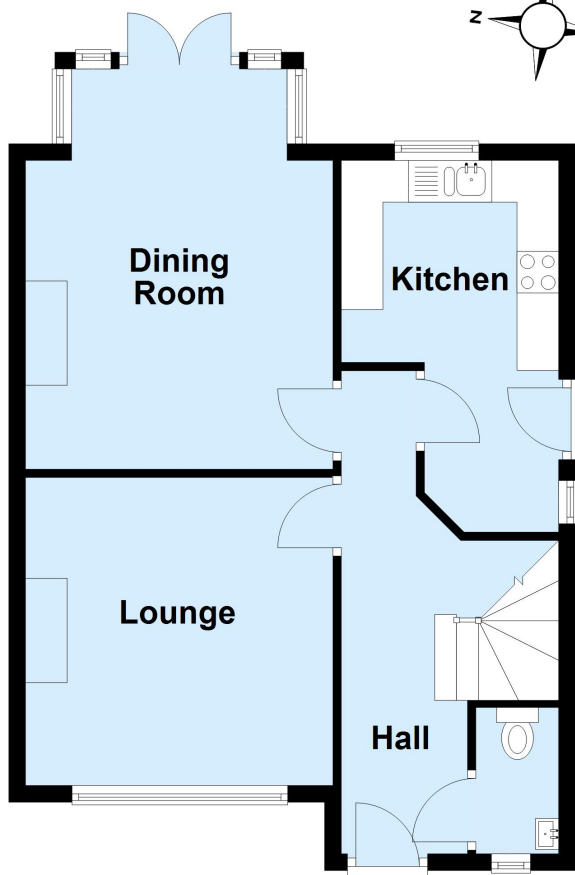

27 Fairway, Petts Wood, Orpington, Kent, BR5 1EE

Property Images

Ground Floor

Approx. 52.9 sq. metres (569.8 sq. feet)

First Floor

Approx. 46.6 sq. metres (501.6 sq. feet)

Total area: approx. 99.5 sq. metres (1071.4 sq. feet)