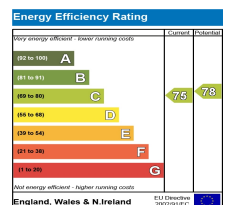

How much you can borrow?
Speak to a mortgage expert in your local office.

Ashtons Financial Services

Ashtons

Ashtons.net rightmove

PrimeLocation.com Zoopla.co.uk